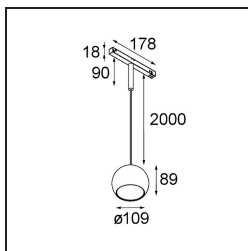

Date
Customer
Project
Type

*Marbul Track 48V Suspended 109 1x LED 3000K 1-10V White Structure*

**Specifications**

Material	13480109
Light Source Type	LED
LED Type	CREE 1507
LED technology	LED COB
CRI	Min. 90
Colour Temperature	3000K
Lifetime	L80B20 @50,000 Hours
Lamp Included	Yes
Number of Light Sources	1
CIE flux code	100 100 100 100 88
Binning (SDCM)	2
Light Direction	Down
Optic	Reflector
Input Voltage	48Vdc
Luminaire power (W)	8.5
Electrical Class	III
IP Rating	20
Glow wire rating (°C)	960
Dimming Protocol	1-10V
Indoor/Outdoor	Indoor
Application	Ceiling
Mounting	Suspended
Adjustability	Not Applicable
Distance to Lighted Object (m)	0,1
Primary Colour & Primary Finish	White, Structure
Gross weight (g)	1057.0
Luminous flux per lamp (lm)	718
Efficacy (lm/W)	84
Glare rating	15

---

Remark

- This is not a complete product. Discover the required accessories below.
  - White Pista 48V luminaires have a white track adapter. All other Pista 48V luminaires have a black track adapter. Deviation from this is only possible on request.
  - This Track 48V luminaire can not be used in the upper part of a Pista Track 48V Profile Suspended Up/Down.
  - Magnetic reflector not included
  - Longer suspension cable on request (standard length is 2 meter)
  - This is not a complete product. Magnetic reflector and Pista track 48V system required.
  - This is not a complete product. Magnetic reflector and Pista track 48V system required.
  - For installations without dimmer, it is recommended to use 1-10 V luminaires.
-