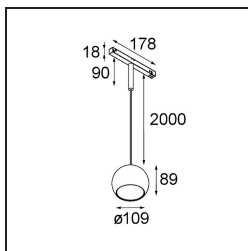

Date
Customer
Project
Type

Marbul Track 48V Suspended 109 1x LED 2700K 1-10V Black Structure

Specifications

Material	13480032
Light Source Type	LED
LED Type	CREE 1507
LED technology	LED COB
CRI	Min. 90
Colour Temperature	2700K
Lifetime	L80B20 @50,000 Hours
Lamp Included	Yes
Number of Light Sources	1
CIE flux code	100 100 100 100 88
Binning (SDCM)	2
Light Direction	Down
Optic	Reflector
Input Voltage	48Vdc
Luminaire power (W)	8.5
Electrical Class	III
IP Rating	20
Glow wire rating (°C)	960
Dimming Protocol	1-10V
Indoor/Outdoor	Indoor
Application	Ceiling
Mounting	Suspended
Adjustability	Not Applicable
Distance to Lighted Object (m)	0,1
Primary Colour & Primary Finish	Black, Structure
Gross weight (g)	1057.0
Luminous flux per lamp (lm)	634
Efficacy (lm/W)	74
Glare rating	14

Remark

- This is not a complete product. Discover the required accessories below.
 - White Pista 48V luminaires have a white track adapter. All other Pista 48V luminaires have a black track adapter. Deviation from this is only possible on request.
 - This Track 48V luminaire can not be used in the upper part of a Pista Track 48V Profile Suspended Up/Down.
 - Magnetic reflector not included
 - Longer suspension cable on request (standard length is 2 meter)
 - This is not a complete product. Magnetic reflector and Pista track 48V system required.
 - This is not a complete product. Magnetic reflector and Pista track 48V system required.
 - For installations without dimmer, it is recommended to use 1-10 V luminaires.
-