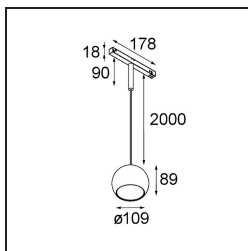

Date
Customer
Project
Type

Marbul Track 48V Suspended 109 1x LED 2700K 1-10V White Structure

Specifications

Material	13480009
Light Source Type	LED
LED Type	CREE 1507
LED technology	LED COB
CRI	Min. 90
Colour Temperature	2700K
Lifetime	L80B20 @50,000 Hours
Lamp Included	Yes
Number of Light Sources	1
CIE flux code	100 100 100 100 88
Binning (SDCM)	2
Light Direction	Down
Optic	Reflector
Input Voltage	48Vdc
Luminaire power (W)	8.5
Electrical Class	III
IP Rating	20
Glow wire rating (°C)	960
Dimming Protocol	1-10V
Indoor/Outdoor	Indoor
Application	Ceiling
Mounting	Suspended
Adjustability	Not Applicable
Distance to Lighted Object (m)	0,1
Primary Colour & Primary Finish	White, Structure
Gross weight (g)	1057.0
Luminous flux per lamp (lm)	634
Efficacy (lm/W)	74
Glare rating	14

Remark

- This is not a complete product. Discover the required accessories below.
 - White Pista 48V luminaires have a white track adapter. All other Pista 48V luminaires have a black track adapter. Deviation from this is only possible on request.
 - This Track 48V luminaire can not be used in the upper part of a Pista Track 48V Profile Suspended Up/Down.
 - Magnetic reflector not included
 - Longer suspension cable on request (standard length is 2 meter)
 - This is not a complete product. Magnetic reflector and Pista track 48V system required.
 - This is not a complete product. Magnetic reflector and Pista track 48V system required.
 - For installations without dimmer, it is recommended to use 1-10 V luminaires.
-