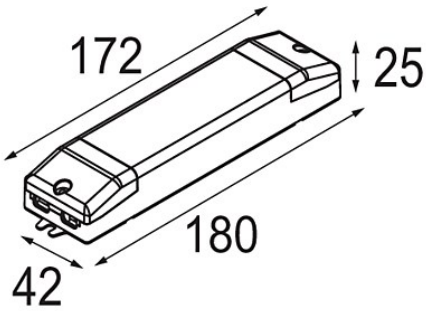

Date _____
Customer _____
Project _____
Type _____

Track 48V Dim Module Casambi DALI Remote

Specifications

Material	13470302
Lamp Included	No
Number of Light Sources	0
Input Voltage	48Vdc
Luminaire power (W)	4.0
Electrical Class	III
IP Rating	20
Glow wire rating (°C)	960
Dimming Protocol	DALI
Indoor/Outdoor	Indoor
Adjustability	Not Applicable
Smart Lighting	Casambi
Gross weight (g)	68.0