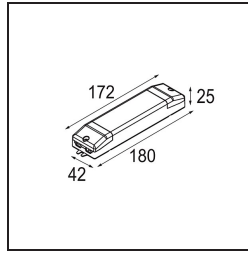

Date _____
Customer _____
Project _____
Type _____

Track 48V Dim Module Casambi DALI Remote

Specifications

Material	13470302
Lamp Included	No
Number of Light Sources	0
Input Voltage	48Vdc
Luminaire power (W)	4.0
Electrical Class	III
IP Rating	20
Glow wire rating (°C)	960
Dimming Protocol	DALI
Indoor/Outdoor	Indoor
Adjustability	Not Applicable
Smart Lighting	Casambi
Gross weight (g)	68.0