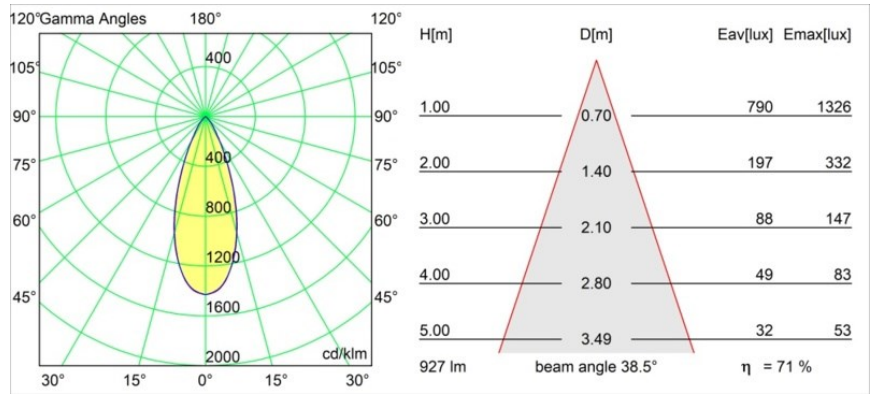

### Specifications

Material	13461732
Light Source Type	LED
LED Type	PISTA LINEAR SPOTS (8x)
LED technology	LED PCB
CRI	Min. 90
Colour Temperature	3000K
Lifetime	L90B20 @50,000 Hours
Lamp Included	Yes
Number of Light Sources	1
CIE flux code	95 100 100 100 72
Binning (SDCM)	3
Light Direction	Down
Optic	Collimator
Measured beam angle (°)	38.5
Input Voltage	48Vdc
Luminaire power (W)	9.0
Electrical Class	III
IP Rating	20
Glow wire rating (°C)	960
Dimming Protocol	DALI
DALI Standard	DALI-2
Indoor/Outdoor	Indoor
Application	Ceiling, Wall
Adjustability	Not Applicable
Distance to Lighted Object (m)	0,1
Primary Colour & Primary Finish	Black, Structure
Gross weight (g)	112.0
Luminous flux per lamp (lm)	665
Efficacy (lm/W)	73
Glare rating	17
Remark	<ul style="list-style-type: none"> <li>• 3500K and 4000K on request</li> <li>• This is not a complete product. Pista track 48V system required.</li> <li>• For installations without dimmer, it is recommended to use 1-10 V luminaires.</li> </ul>

**TM30 & CRI diagram**

**Light distribution & beam diagram**

Diagrams