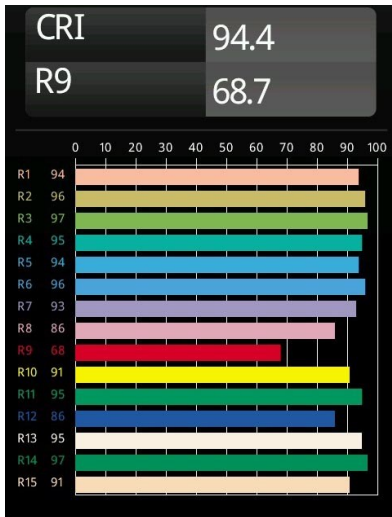

Date
Customer
Project
Type

*Pista Linear Spots Track 48V 302 1x LED 3000K Flood DALI Black Structure*

Pista is the ultimate in modern aesthetics that introduces thinner and slimmer magnetic track rails, ever smaller light fixtures and ultra-thin cables. Designers can play with different modules on single or multiple track rails in different lengths and colours. The geometrical possibilities are endless.

### Specifications

Material	13461732
Light Source Type	LED
LED Type	PISTA LINEAR SPOTS (8x)
LED technology	LED PCB
CRI	Min. 90
Colour Temperature	3000K
Lifetime	L90B20 @50,000 Hours
Lamp Included	Yes
Number of Light Sources	1
CIE flux code	95 100 100 100 72
Binning (SDCM)	3
Light Direction	Down
Optic	Collimator
Measured beam angle (°)	38.5
Input Voltage	48Vdc
Luminaire power (W)	9.0
Electrical Class	III
IP Rating	20
Glow wire rating (°C)	960
Dimming Protocol	DALI
DALI Standard	DALI-2
Indoor/Outdoor	Indoor
Application	Ceiling, Wall
Adjustability	Not Applicable
Distance to Lighted Object (m)	0,1
Primary Colour & Primary Finish	Black, Structure
Gross weight (g)	112.0
Luminous flux per lamp (lm)	665
Efficacy (lm/W)	73
Glare rating	17
Remark	<ul style="list-style-type: none"> <li>• 3500K and 4000K on request</li> <li>• This is not a complete product. Pista track 48V system required.</li> <li>• For installations without dimmer, it is recommended to use 1-10 V luminaires.</li> </ul>

**TM30 & CRI diagram**

**Light distribution & beam diagram**

Diagrams