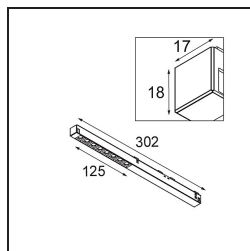

Date
Customer
Project
Type

*Pista Linear Spots Track 48V 302 1x LED 3000K Flood DALI Black Structure*

Pista is the ultimate in modern aesthetics that introduces thinner and slimmer magnetic track rails, ever smaller light fixtures and ultra-thin cables. Designers can play with different modules on single or multiple track rails in different lengths and colours. The geometrical possibilities are endless.

### Specifications

Material	13461732
Light Source Type	LED
LED Type	PISTA LINEAR SPOTS (8x)
LED technology	LED PCB
CRI	Min. 90
Colour Temperature	3000K
Lifetime	L90B20 @50,000 Hours
Lamp Included	Yes
Number of Light Sources	1
CIE flux code	95 100 100 100 72
Binning (SDCM)	3
Light Direction	Down
Optic	Collimator
Measured beam angle (°)	38.5
Input Voltage	48Vdc
Luminaire power (W)	9.0
Electrical Class	III
IP Rating	20
Glow wire rating (°C)	960
Dimming Protocol	DALI
DALI Standard	DALI-2
Indoor/Outdoor	Indoor
Application	Ceiling, Wall
Adjustability	Not Applicable
Distance to Lighted Object (m)	0,1
Primary Colour & Primary Finish	Black, Structure
Gross weight (g)	112.0
Luminous flux per lamp (lm)	665
Efficacy (lm/W)	73
Glare rating	17
Remark	<ul style="list-style-type: none"> <li>• 3500K and 4000K on request</li> <li>• This is not a complete product. Pista track 48V system required.</li> <li>• For installations without dimmer, it is recommended to use 1-10 V luminaires.</li> </ul>