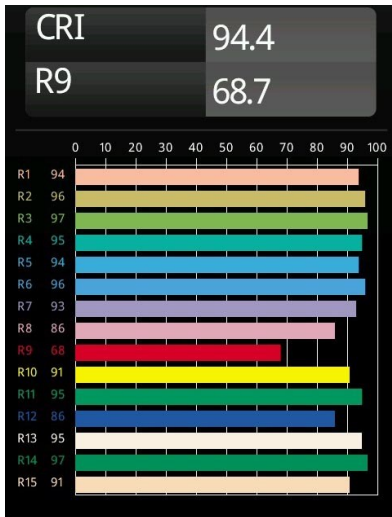

*Pista Linear Spots Track 48V 302 1x LED 3000K Medium DALI Black Structure*

Pista is the ultimate in modern aesthetics that introduces thinner and slimmer magnetic track rails, ever smaller light fixtures and ultra-thin cables. Designers can play with different modules on single or multiple track rails in different lengths and colours. The geometrical possibilities are endless.

### Specifications

Material	13461632
Light Source Type	LED
LED Type	PISTA LINEAR SPOTS (8x)
LED technology	LED PCB
CRI	Min. 90
Colour Temperature	3000K
Lifetime	L90B20 @50,000 Hours
Lamp Included	Yes
Number of Light Sources	1
CIE flux code	97 100 100 100 82
Binning (SDCM)	3
Light Direction	Down
Optic	Collimator
Measured beam angle (°)	27.1
Input Voltage	48Vdc
Luminaire power (W)	9.0
Electrical Class	III
IP Rating	20
Glow wire rating (°C)	960
Dimming Protocol	DALI
DALI Standard	DALI-2
Indoor/Outdoor	Indoor
Application	Ceiling, Wall
Adjustability	Not Applicable
Distance to Lighted Object (m)	0,1
Primary Colour & Primary Finish	Black, Structure
Gross weight (g)	112.0
Luminous flux per lamp (lm)	760
Efficacy (lm/W)	84
Glare rating	15
Remark	<ul style="list-style-type: none"> <li>• 3500K and 4000K on request</li> <li>• This is not a complete product. Pista track 48V system required.</li> <li>• For installations without dimmer, it is recommended to use 1-10 V luminaires.</li> </ul>

**TM30 & CRI diagram**

**Light distribution & beam diagram**

Diagrams