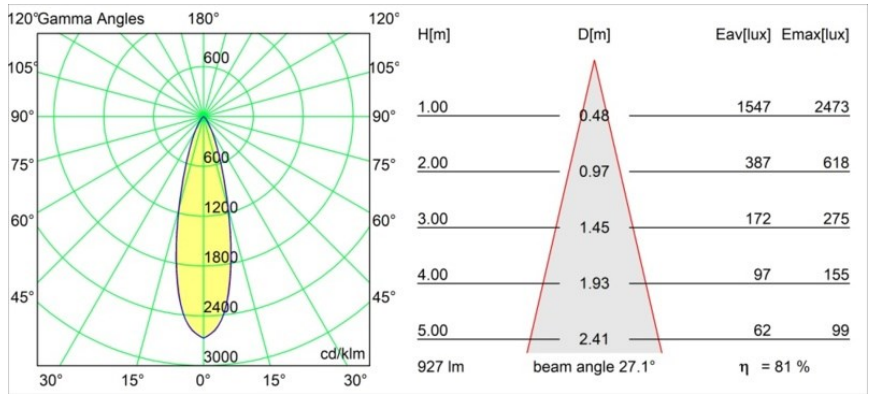

### Specifications

Material	13461632
Light Source Type	LED
LED Type	PISTA LINEAR SPOTS (8x)
LED technology	LED PCB
CRI	Min. 90
Colour Temperature	3000K
Lifetime	L90B20 @50,000 Hours
Lamp Included	Yes
Number of Light Sources	1
CIE flux code	97 100 100 100 82
Binning (SDCM)	3
Light Direction	Down
Optic	Collimator
Measured beam angle (°)	27.1
Input Voltage	48Vdc
Luminaire power (W)	9.0
Electrical Class	III
IP Rating	20
Glow wire rating (°C)	960
Dimming Protocol	DALI
DALI Standard	DALI-2
Indoor/Outdoor	Indoor
Application	Ceiling, Wall
Adjustability	Not Applicable
Distance to Lighted Object (m)	0,1
Primary Colour & Primary Finish	Black, Structure
Gross weight (g)	112.0
Luminous flux per lamp (lm)	760
Efficacy (lm/W)	84
Glare rating	15
Remark	<ul style="list-style-type: none"> <li>• 3500K and 4000K on request</li> <li>• This is not a complete product. Pista track 48V system required.</li> <li>• For installations without dimmer, it is recommended to use 1-10 V luminaires.</li> </ul>

**TM30 & CRI diagram**

**Light distribution & beam diagram**

Diagrams