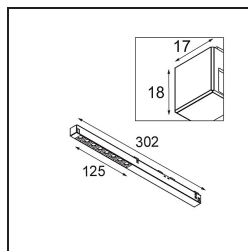

### Pista Linear Spots Track 48V 302 1x LED 2700K Flood DALI Black Structure

Pista is the ultimate in modern aesthetics that introduces thinner and slimmer magnetic track rails, ever smaller light fixtures and ultra-thin cables. Designers can play with different modules on single or multiple track rails in different lengths and colours. The geometrical possibilities are endless.

#### Specifications

Material	13461532
Light Source Type	LED
LED Type	PISTA LINEAR SPOTS (8x)
LED technology	LED PCB
CRI	Min. 90
Colour Temperature	2700K
Lifetime	L90B20 @50,000 Hours
Lamp Included	Yes
Number of Light Sources	1
CIE flux code	95 100 100 100 72
Binning (SDCM)	3
Light Direction	Down
Optic	Collimator
Measured beam angle (°)	38.5
Input Voltage	48Vdc
Luminaire power (W)	9.0
Electrical Class	III
IP Rating	20
Glow wire rating (°C)	960
Dimming Protocol	DALI
DALI Standard	DALI-2
Indoor/Outdoor	Indoor
Application	Ceiling, Wall
Adjustability	Not Applicable
Distance to Lighted Object (m)	0,1
Primary Colour & Primary Finish	Black, Structure
Gross weight (g)	112.0
Luminous flux per lamp (lm)	621
Efficacy (lm/W)	69
Glare rating	17
Remark	<ul style="list-style-type: none"> <li>• 3500K and 4000K on request</li> <li>• This is not a complete product. Pista track 48V system required.</li> <li>• For installations without dimmer, it is recommended to use 1-10 V luminaires.</li> </ul>