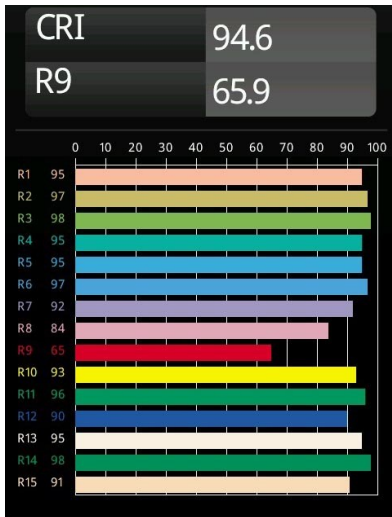

### Pista Linear Spots Track 48V 302 1x LED 2700K Flood DALI Black Structure

Pista is the ultimate in modern aesthetics that introduces thinner and slimmer magnetic track rails, ever smaller light fixtures and ultra-thin cables. Designers can play with different modules on single or multiple track rails in different lengths and colours. The geometrical possibilities are endless.

#### Specifications

Material	13461532
Light Source Type	LED
LED Type	PISTA LINEAR SPOTS (8x)
LED technology	LED PCB
CRI	Min. 90
Colour Temperature	2700K
Lifetime	L90B20 @50,000 Hours
Lamp Included	Yes
Number of Light Sources	1
CIE flux code	95 100 100 100 72
Binning (SDCM)	3
Light Direction	Down
Optic	Collimator
Measured beam angle (°)	38.5
Input Voltage	48Vdc
Luminaire power (W)	9.0
Electrical Class	III
IP Rating	20
Glow wire rating (°C)	960
Dimming Protocol	DALI
DALI Standard	DALI-2
Indoor/Outdoor	Indoor
Application	Ceiling, Wall
Adjustability	Not Applicable
Distance to Lighted Object (m)	0,1
Primary Colour & Primary Finish	Black, Structure
Gross weight (g)	112.0
Luminous flux per lamp (lm)	621
Efficacy (lm/W)	69
Glare rating	17
Remark	<ul style="list-style-type: none"> <li>• 3500K and 4000K on request</li> <li>• This is not a complete product. Pista track 48V system required.</li> <li>• For installations without dimmer, it is recommended to use 1-10 V luminaires.</li> </ul>

**TM30 & CRI diagram**

**Light distribution & beam diagram**