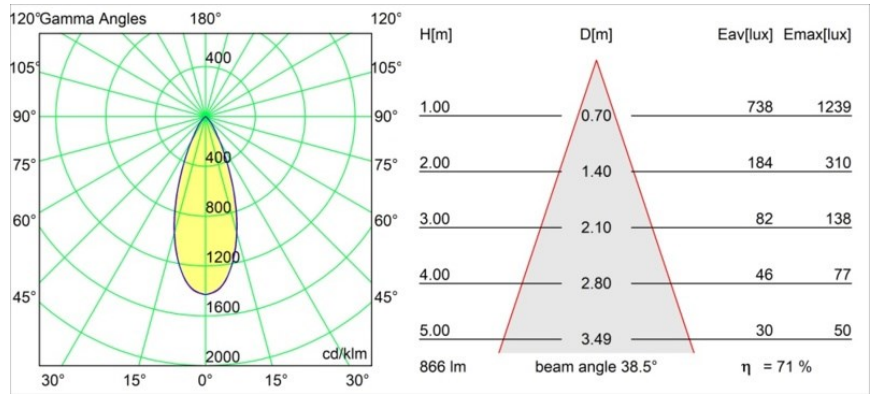

Light distribution & beam diagram