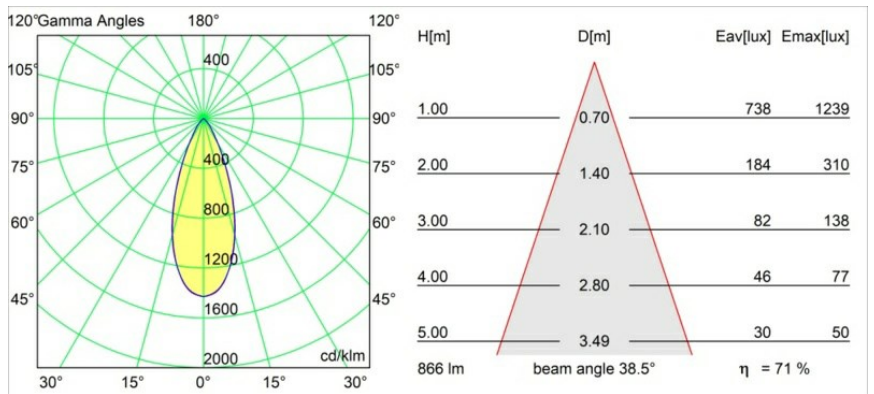

Light distribution & beam diagram