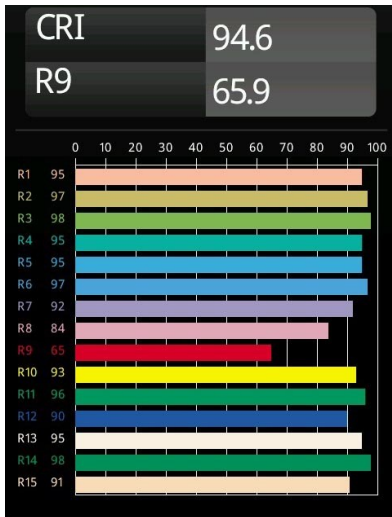

Date
Customer
Project
Type

*Pista Linear Spots Track 48V 302 1x LED 2700K Flood DALI Black Structure*

Pista is the ultimate in modern aesthetics that introduces thinner and slimmer magnetic track rails, ever smaller light fixtures and ultra-thin cables. Designers can play with different modules on single or multiple track rails in different lengths and colours. The geometrical possibilities are endless.

### Specifications

Material	13461532
Light Source Type	LED
LED Type	PISTA LINEAR SPOTS (8x)
LED technology	LED PCB
CRI	Min. 90
Colour Temperature	2700K
Lifetime	L90B20 @50,000 Hours
Lamp Included	Yes
Number of Light Sources	1
CIE flux code	95 100 100 100 72
Binning (SDCM)	3
Light Direction	Down
Optic	Collimator
Measured beam angle (°)	38.5
Input Voltage	48Vdc
Luminaire power (W)	9.0
Electrical Class	III
IP Rating	20
Glow wire rating (°C)	960
Dimming Protocol	DALI
DALI Standard	DALI-2
Indoor/Outdoor	Indoor
Application	Ceiling, Wall
Adjustability	Not Applicable
Distance to Lighted Object (m)	0,1
Primary Colour & Primary Finish	Black, Structure
Gross weight (g)	112.0
Luminous flux per lamp (lm)	621
Efficacy (lm/W)	69
Glare rating	17
Remark	<ul style="list-style-type: none"> <li>• 3500K and 4000K on request</li> <li>• This is not a complete product. Pista track 48V system required.</li> <li>• For installations without dimmer, it is recommended to use 1-10 V luminaires.</li> </ul>

**TM30 & CRI diagram**

**Light distribution & beam diagram**

Diagrams