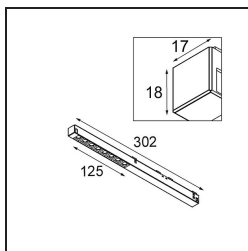

Date
Customer
Project
Type

Pista Linear Spots Track 48V 302 1x LED 2700K Flood DALI Black Structure

Pista is the ultimate in modern aesthetics that introduces thinner and slimmer magnetic track rails, ever smaller light fixtures and ultra-thin cables. Designers can play with different modules on single or multiple track rails in different lengths and colours. The geometrical possibilities are endless.

Specifications

Material	13461532
Light Source Type	LED
LED Type	PISTA LINEAR SPOTS (8x)
LED technology	LED PCB
CRI	Min. 90
Colour Temperature	2700K
Lifetime	L90B20 @50,000 Hours
Lamp Included	Yes
Number of Light Sources	1
CIE flux code	95 100 100 100 72
Binning (SDCM)	3
Light Direction	Down
Optic	Collimator
Measured beam angle (°)	38.5
Input Voltage	48Vdc
Luminaire power (W)	9.0
Electrical Class	III
IP Rating	20
Glow wire rating (°C)	960
Dimming Protocol	DALI
DALI Standard	DALI version-1
Indoor/Outdoor	Indoor
Application	Ceiling, Wall
Adjustability	Not Applicable
Distance to Lighted Object (m)	0,1
Primary Colour & Primary Finish	Black, Structure
Gross weight (g)	112.0
Delivered lumens (lm)	621
Efficacy (lm/W)	69
Glare rating	17
Remark	<ul style="list-style-type: none"> • 3500K on request • White Pista Track 48V linear modules come with a white track adapter. All other Pista Track 48V linear modules have a black track adapter. Exceptions are only possible on request. • This is not a complete product. Pista track 48V system required.