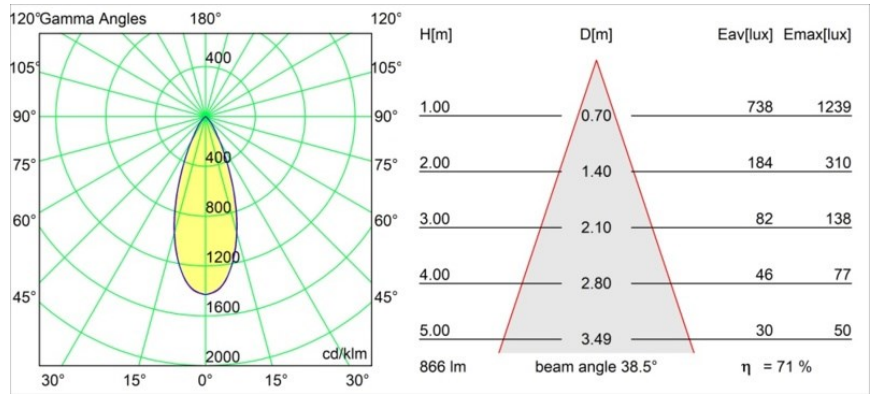

### Specifications

Material	13461532
Light Source Type	LED
LED Type	PISTA LINEAR SPOTS (8x)
LED technology	LED PCB
CRI	Min. 90
Colour Temperature	2700K
Lifetime	L90B20 @50,000 Hours
Lamp Included	Yes
Number of Light Sources	1
CIE flux code	95 100 100 100 72
Binning (SDCM)	3
Light Direction	Down
Optic	Collimator
Measured beam angle (°)	38.5
Input Voltage	48Vdc
Luminaire power (W)	9.0
Electrical Class	III
IP Rating	20
Glow wire rating (°C)	960
Dimming Protocol	DALI
DALI Standard	DALI-2
Indoor/Outdoor	Indoor
Application	Ceiling, Wall
Adjustability	Not Applicable
Distance to Lighted Object (m)	0,1
Primary Colour & Primary Finish	Black, Structure
Gross weight (g)	112.0
Luminous flux per lamp (lm)	621
Efficacy (lm/W)	69
Glare rating	17
Remark	<ul style="list-style-type: none"> <li>• 3500K and 4000K on request</li> <li>• This is not a complete product. Pista track 48V system required.</li> <li>• For installations without dimmer, it is recommended to use 1-10 V luminaires.</li> </ul>

**TM30 & CRI diagram**

**Light distribution & beam diagram**

Diagrams