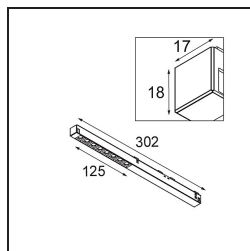

Date
Customer
Project
Type

*Pista Linear Spots Track 48V 302 1x LED 2700K Flood DALI White Structure*

Pista is the ultimate in modern aesthetics that introduces thinner and slimmer magnetic track rails, ever smaller light fixtures and ultra-thin cables. Designers can play with different modules on single or multiple track rails in different lengths and colours. The geometrical possibilities are endless.

### Specifications

Material	13461509
Light Source Type	LED
LED Type	PISTA LINEAR SPOTS (8x)
LED technology	LED PCB
CRI	Min. 90
Colour Temperature	2700K
Lifetime	L90B20 @50,000 Hours
Lamp Included	Yes
Number of Light Sources	1
CIE flux code	92 98 100 100 75
Binning (SDCM)	3
Light Direction	Down
Optic	Collimator
Measured beam angle (°)	38.9
Input Voltage	48Vdc
Luminaire power (W)	9.0
Electrical Class	III
IP Rating	20
Glow wire rating (°C)	960
Dimming Protocol	DALI
DALI Standard	DALI-2
Indoor/Outdoor	Indoor
Application	Ceiling, Wall
Adjustability	Not Applicable
Distance to Lighted Object (m)	0,1
Primary Colour & Primary Finish	White, Structure
Gross weight (g)	112.0
Luminous flux per lamp (lm)	653
Efficacy (lm/W)	72
Glare rating	19
Remark	<ul style="list-style-type: none"> <li>• 3500K and 4000K on request</li> <li>• This is not a complete product. Pista track 48V system required.</li> <li>• For installations without dimmer, it is recommended to use 1-10 V luminaires.</li> </ul>