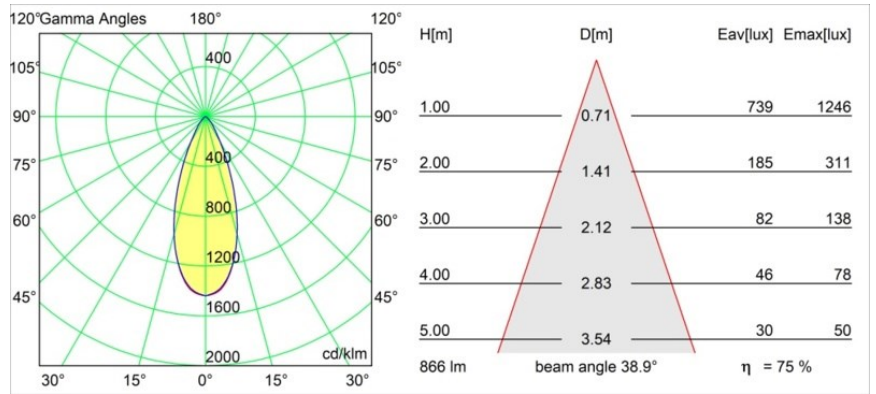

### Specifications

Material	13461509
Light Source Type	LED
LED Type	PISTA LINEAR SPOTS (8x)
LED technology	LED PCB
CRI	Min. 90
Colour Temperature	2700K
Lifetime	L90B20 @50,000 Hours
Lamp Included	Yes
Number of Light Sources	1
CIE flux code	92 98 100 100 75
Binning (SDCM)	3
Light Direction	Down
Optic	Collimator
Measured beam angle (°)	38.9
Input Voltage	48Vdc
Luminaire power (W)	9.0
Electrical Class	III
IP Rating	20
Glow wire rating (°C)	960
Dimming Protocol	DALI
DALI Standard	DALI-2
Indoor/Outdoor	Indoor
Application	Ceiling, Wall
Adjustability	Not Applicable
Distance to Lighted Object (m)	0,1
Primary Colour & Primary Finish	White, Structure
Gross weight (g)	112.0
Luminous flux per lamp (lm)	653
Efficacy (lm/W)	72
Glare rating	19
Remark	<ul style="list-style-type: none"> <li>• 3500K and 4000K on request</li> <li>• This is not a complete product. Pista track 48V system required.</li> <li>• For installations without dimmer, it is recommended to use 1-10 V luminaires.</li> </ul>

**TM30 & CRI diagram**

**Light distribution & beam diagram**

Diagrams