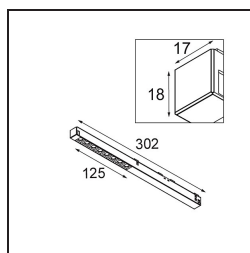

Pista Linear Spots Track 48V 302 1x LED 2700K Medium DALI Black Structure

Pista is the ultimate in modern aesthetics that introduces thinner and slimmer magnetic track rails, ever smaller light fixtures and ultra-thin cables. Designers can play with different modules on single or multiple track rails in different lengths and colours. The geometrical possibilities are endless.

Specifications

Material	13461432
Light Source Type	LED
LED Type	PISTA LINEAR SPOTS (8x)
LED technology	LED PCB
CRI	Min. 90
Colour Temperature	2700K
Lifetime	L90B20 @50,000 Hours
Lamp Included	Yes
Number of Light Sources	1
CIE flux code	97 100 100 100 82
Binning (SDCM)	3
Light Direction	Down
Optic	Collimator
Measured beam angle (°)	27.1
Input Voltage	48Vdc
Luminaire power (W)	9.0
Electrical Class	III
IP Rating	20
Glow wire rating (°C)	960
Dimming Protocol	DALI
DALI Standard	DALI-2
Indoor/Outdoor	Indoor
Application	Ceiling, Wall
Adjustability	Not Applicable
Distance to Lighted Object (m)	0,1
Primary Colour & Primary Finish	Black, Structure
Gross weight (g)	112.0
Luminous flux per lamp (lm)	710
Efficacy (lm/W)	78
Glare rating	15
Remark	<ul style="list-style-type: none"> • 3500K and 4000K on request • This is not a complete product. Pista track 48V system required. • For installations without dimmer, it is recommended to use 1-10 V luminaires.