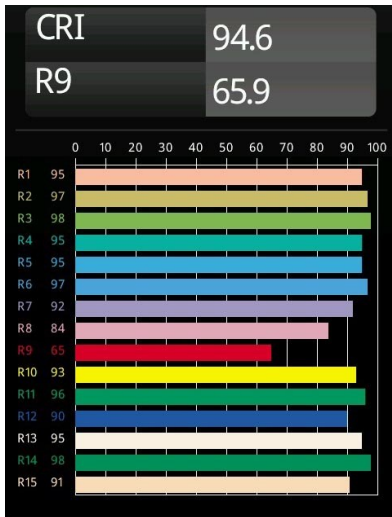

Pista Linear Spots Track 48V 302 1x LED 2700K Medium DALI Black Structure

Pista is the ultimate in modern aesthetics that introduces thinner and slimmer magnetic track rails, ever smaller light fixtures and ultra-thin cables. Designers can play with different modules on single or multiple track rails in different lengths and colours. The geometrical possibilities are endless.

Specifications

Material	13461432
Light Source Type	LED
LED Type	PISTA LINEAR SPOTS (8x)
LED technology	LED PCB
CRI	Min. 90
Colour Temperature	2700K
Lifetime	L90B20 @50,000 Hours
Lamp Included	Yes
Number of Light Sources	1
CIE flux code	97 100 100 100 82
Binning (SDCM)	3
Light Direction	Down
Optic	Collimator
Measured beam angle (°)	27.1
Input Voltage	48Vdc
Luminaire power (W)	9.0
Electrical Class	III
IP Rating	20
Glow wire rating (°C)	960
Dimming Protocol	DALI
DALI Standard	DALI-2
Indoor/Outdoor	Indoor
Application	Ceiling, Wall
Adjustability	Not Applicable
Distance to Lighted Object (m)	0,1
Primary Colour & Primary Finish	Black, Structure
Gross weight (g)	112.0
Luminous flux per lamp (lm)	710
Efficacy (lm/W)	78
Glare rating	15
Remark	<ul style="list-style-type: none"> • 3500K and 4000K on request • This is not a complete product. Pista track 48V system required. • For installations without dimmer, it is recommended to use 1-10 V luminaires.

TM30 & CRI diagram

Light distribution & beam diagram

Diagrams