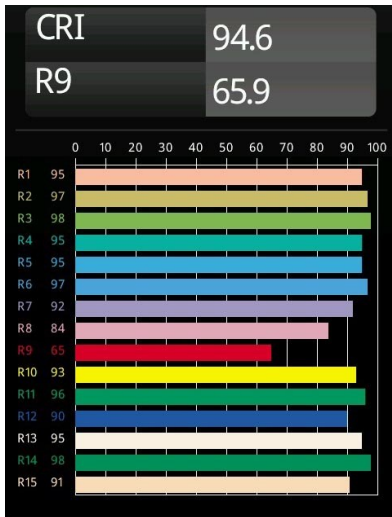

Date
Customer
Project
Type

Pista Linear Spots Track 48V 302 1x LED 2700K Medium DALI Black Structure

Pista is the ultimate in modern aesthetics that introduces thinner and slimmer magnetic track rails, ever smaller light fixtures and ultra-thin cables. Designers can play with different modules on single or multiple track rails in different lengths and colours. The geometrical possibilities are endless.

Specifications

Material	13461432
Light Source Type	LED
LED Type	PISTA LINEAR SPOTS (8x)
LED technology	LED PCB
CRI	Min. 90
Colour Temperature	2700K
Lifetime	L90B20 @50,000 Hours
Lamp Included	Yes
Number of Light Sources	1
CIE flux code	97 100 100 100 82
Binning (SDCM)	3
Light Direction	Down
Optic	Collimator
Measured beam angle (°)	27.1
Input Voltage	48Vdc
Luminaire power (W)	9.0
Electrical Class	III
IP Rating	20
Glow wire rating (°C)	960
Dimming Protocol	DALI
DALI Standard	DALI-2
Indoor/Outdoor	Indoor
Application	Ceiling, Wall
Adjustability	Not Applicable
Distance to Lighted Object (m)	0,1
Primary Colour & Primary Finish	Black, Structure
Gross weight (g)	112.0
Luminous flux per lamp (lm)	710
Efficacy (lm/W)	78
Glare rating	15
Remark	<ul style="list-style-type: none"> • 3500K and 4000K on request • This is not a complete product. Pista track 48V system required. • For installations without dimmer, it is recommended to use 1-10 V luminaires.

TM30 & CRI diagram

Light distribution & beam diagram

Diagrams