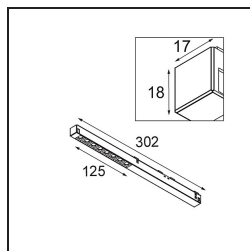

Date
Customer
Project
Type

Pista Linear Spots Track 48V 302 1x LED 2700K Medium DALI Black Structure

Pista is the ultimate in modern aesthetics that introduces thinner and slimmer magnetic track rails, ever smaller light fixtures and ultra-thin cables. Designers can play with different modules on single or multiple track rails in different lengths and colours. The geometrical possibilities are endless.

Specifications

Material	13461432
Light Source Type	LED
LED Type	PISTA LINEAR SPOTS (8x)
LED technology	LED PCB
CRI	Min. 90
Colour Temperature	2700K
Lifetime	L90B20 @50,000 Hours
Lamp Included	Yes
Number of Light Sources	1
CIE flux code	97 100 100 100 82
Binning (SDCM)	3
Light Direction	Down
Optic	Collimator
Measured beam angle (°)	27.1
Input Voltage	48Vdc
Luminaire power (W)	9.0
Electrical Class	III
IP Rating	20
Glow wire rating (°C)	960
Dimming Protocol	DALI
DALI Standard	DALI-2
Indoor/Outdoor	Indoor
Application	Ceiling, Wall
Adjustability	Not Applicable
Distance to Lighted Object (m)	0,1
Primary Colour & Primary Finish	Black, Structure
Gross weight (g)	112.0
Luminous flux per lamp (lm)	710
Efficacy (lm/W)	78
Glare rating	15
Remark	<ul style="list-style-type: none"> • 3500K and 4000K on request • This is not a complete product. Pista track 48V system required. • For installations without dimmer, it is recommended to use 1-10 V luminaires.