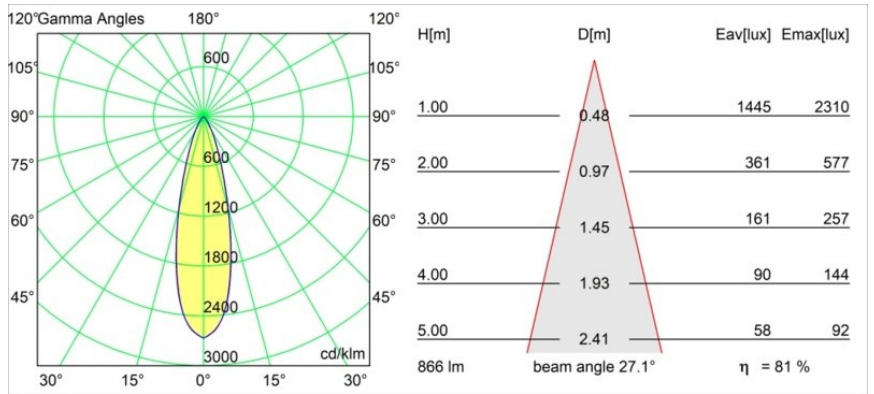

Light distribution & beam diagram