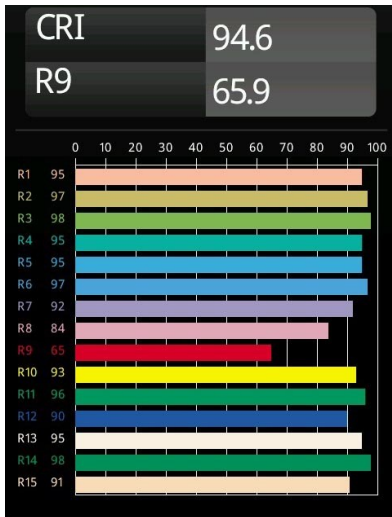

Date
Customer
Project
Type

*Pista Linear Spots Track 48V 302 1x LED 2700K Medium DALI White Structure*

Pista is the ultimate in modern aesthetics that introduces thinner and slimmer magnetic track rails, ever smaller light fixtures and ultra-thin cables. Designers can play with different modules on single or multiple track rails in different lengths and colours. The geometrical possibilities are endless.

### Specifications

Material	13461409
Light Source Type	LED
LED Type	PISTA LINEAR SPOTS (8x)
LED technology	LED PCB
CRI	Min. 90
Colour Temperature	2700K
Lifetime	L90B20 @50,000 Hours
Lamp Included	Yes
Number of Light Sources	1
CIE flux code	95 99 100 100 86
Binning (SDCM)	3
Light Direction	Down
Optic	Collimator
Measured beam angle (°)	27.2
Input Voltage	48Vdc
Luminaire power (W)	9.0
Electrical Class	III
IP Rating	20
Glow wire rating (°C)	960
Dimming Protocol	DALI
DALI Standard	DALI-2
Indoor/Outdoor	Indoor
Application	Ceiling, Wall
Adjustability	Not Applicable
Distance to Lighted Object (m)	0,1
Primary Colour & Primary Finish	White, Structure
Gross weight (g)	112.0
Luminous flux per lamp (lm)	744
Efficacy (lm/W)	82
Glare rating	17
Remark	<ul style="list-style-type: none"> <li>• 3500K and 4000K on request</li> <li>• This is not a complete product. Pista track 48V system required.</li> <li>• For installations without dimmer, it is recommended to use 1-10 V luminaires.</li> </ul>

**TM30 & CRI diagram**

**Light distribution & beam diagram**

Diagrams