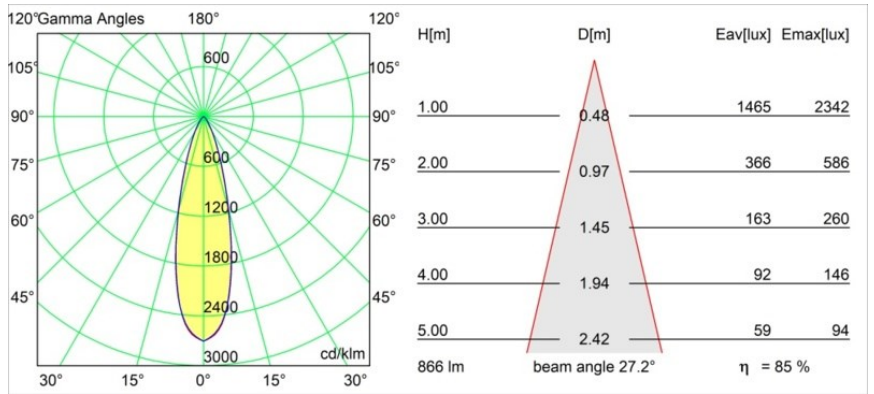

### Specifications

Material	13461409
Light Source Type	LED
LED Type	PISTA LINEAR SPOTS (8x)
LED technology	LED PCB
CRI	Min. 90
Colour Temperature	2700K
Lifetime	L90B20 @50,000 Hours
Lamp Included	Yes
Number of Light Sources	1
CIE flux code	95 99 100 100 86
Binning (SDCM)	3
Light Direction	Down
Optic	Collimator
Measured beam angle (°)	27.2
Input Voltage	48Vdc
Luminaire power (W)	9.0
Electrical Class	III
IP Rating	20
Glow wire rating (°C)	960
Dimming Protocol	DALI
DALI Standard	DALI-2
Indoor/Outdoor	Indoor
Application	Ceiling, Wall
Adjustability	Not Applicable
Distance to Lighted Object (m)	0,1
Primary Colour & Primary Finish	White, Structure
Gross weight (g)	112.0
Luminous flux per lamp (lm)	744
Efficacy (lm/W)	82
Glare rating	17
Remark	<ul style="list-style-type: none"> <li>• 3500K and 4000K on request</li> <li>• This is not a complete product. Pista track 48V system required.</li> <li>• For installations without dimmer, it is recommended to use 1-10 V luminaires.</li> </ul>

**TM30 & CRI diagram**

**Light distribution & beam diagram**

Diagrams