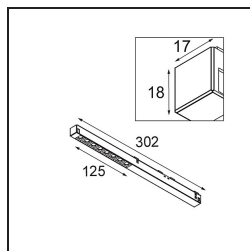

Date
Customer
Project
Type

Pista Linear Spots Track 48V 302 1x LED 3000K Flood 1-10V Black Structure

Specifications

Pista is the ultimate in modern aesthetics that introduces thinner and slimmer magnetic track rails, ever smaller light fixtures and ultra-thin cables. Designers can play with different modules on single or multiple track rails in different lengths and colours. The geometrical possibilities are endless.

Material	13461332
Light Source Type	LED
LED Type	PISTA LINEAR SPOTS (8x)
LED technology	LED PCB
CRI	Min. 90
Colour Temperature	3000K
Lifetime	L90B20 @50,000 Hours
Lamp Included	Yes
Number of Light Sources	1
CIE flux code	95 100 100 100 72
Binning (SDCM)	3
Light Direction	Down
Optic	Collimator
Measured beam angle (°)	38.5
Input Voltage	48Vdc
Luminaire power (W)	9.0
Electrical Class	III
IP Rating	20
Glow wire rating (°C)	960
Dimming Protocol	1-10V
Indoor/Outdoor	Indoor
Application	Ceiling, Wall
Adjustability	Not Applicable
Distance to Lighted Object (m)	0,1
Primary Colour & Primary Finish	Black, Structure
Gross weight (g)	112.0
Luminous flux per lamp (lm)	665
Efficacy (lm/W)	73
Glare rating	17
Remark	<ul style="list-style-type: none"> • 3500K and 4000K on request • This is not a complete product. Pista track 48V system required. • For installations without dimmer, it is recommended to use 1-10 V luminaires.