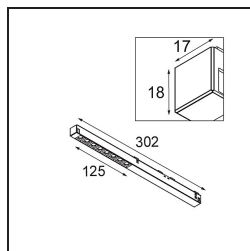

Date
Customer
Project
Type

Pista Linear Spots Track 48V 302 1x LED 3000K Flood 1-10V White Structure

Pista is the ultimate in modern aesthetics that introduces thinner and slimmer magnetic track rails, ever smaller light fixtures and ultra-thin cables. Designers can play with different modules on single or multiple track rails in different lengths and colours. The geometrical possibilities are endless.

Specifications

Material	13461309
Light Source Type	LED
LED Type	PISTA LINEAR SPOTS (8x)
LED technology	LED PCB
CRI	Min. 90
Colour Temperature	3000K
Lifetime	L90B20 @50,000 Hours
Lamp Included	Yes
Number of Light Sources	1
CIE flux code	92 98 100 100 75
Binning (SDCM)	3
Light Direction	Down
Optic	Collimator
Measured beam angle (°)	38.9
Input Voltage	48Vdc
Luminaire power (W)	9.0
Electrical Class	III
IP Rating	20
Glow wire rating (°C)	960
Dimming Protocol	1-10V
Indoor/Outdoor	Indoor
Application	Ceiling, Wall
Adjustability	Not Applicable
Distance to Lighted Object (m)	0,1
Primary Colour & Primary Finish	White, Structure
Gross weight (g)	112.0
Luminous flux per lamp (lm)	699
Efficacy (lm/W)	77
Glare rating	19
Remark	<ul style="list-style-type: none"> • 3500K and 4000K on request • This is not a complete product. Pista track 48V system required. • For installations without dimmer, it is recommended to use 1-10 V luminaires.