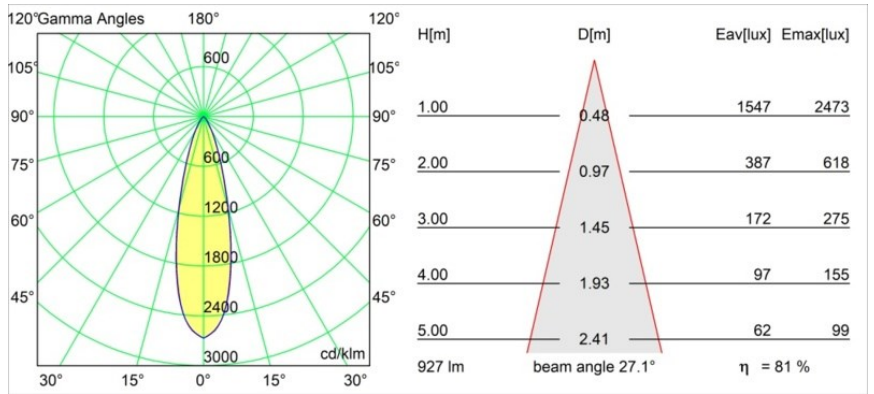

*Pista Linear Spots Track 48V 302 1x LED 3000K Medium 1-10V Black Structure*

Pista is the ultimate in modern aesthetics that introduces thinner and slimmer magnetic track rails, ever smaller light fixtures and ultra-thin cables. Designers can play with different modules on single or multiple track rails in different lengths and colours. The geometrical possibilities are endless.

### Specifications

Material	13461232
Light Source Type	LED
LED Type	PISTA LINEAR SPOTS (8x)
LED technology	LED PCB
CRI	Min. 90
Colour Temperature	3000K
Lifetime	L90B05 @50,000 Hours
Lamp Included	Yes
Number of Light Sources	1
CIE flux code	97 100 100 100 82
Binning (SDCM)	3
Light Direction	Down
Optic	Collimator
Measured beam angle (°)	27.1
Input Voltage	48Vdc
Luminaire power (W)	9.0
Electrical Class	III
IP Rating	20
Glow wire rating (°C)	960
Dimming Protocol	1-10V
Indoor/Outdoor	Indoor
Application	Ceiling, Wall
Adjustability	Not Applicable
Distance to Lighted Object (m)	0,1
Primary Colour & Primary Finish	Black, Structure
Gross weight (g)	112.0
Luminous flux per lamp (lm)	760
Efficacy (lm/W)	84
Glare rating	15
Remark	<ul style="list-style-type: none"> <li>• 3500K and 4000K on request</li> <li>• This is not a complete product. Pista track 48V system required.</li> <li>• For installations without dimmer, it is recommended to use 1-10 V luminaires.</li> </ul>

**TM30 & CRI diagram**

**Light distribution & beam diagram**

Diagrams