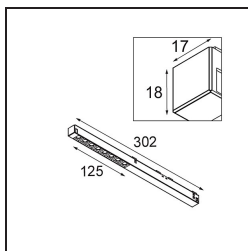

*Pista Linear Spots Track 48V 302 1x LED 3000K Medium 1-10V Black Structure*

Pista is the ultimate in modern aesthetics that introduces thinner and slimmer magnetic track rails, ever smaller light fixtures and ultra-thin cables. Designers can play with different modules on single or multiple track rails in different lengths and colours. The geometrical possibilities are endless.

### Specifications

Material	13461232
Light Source Type	LED
LED Type	PISTA LINEAR SPOTS (8x)
LED technology	LED PCB
CRI	Min. 90
Colour Temperature	3000K
Lifetime	L90B05 @50,000 Hours
Lamp Included	Yes
Number of Light Sources	1
CIE flux code	97 100 100 100 82
Binning (SDCM)	3
Light Direction	Down
Optic	Collimator
Measured beam angle (°)	27.1
Input Voltage	48Vdc
Luminaire power (W)	9.0
Electrical Class	III
IP Rating	20
Glow wire rating (°C)	960
Dimming Protocol	1-10V
Indoor/Outdoor	Indoor
Application	Ceiling, Wall
Adjustability	Not Applicable
Distance to Lighted Object (m)	0,1
Primary Colour & Primary Finish	Black, Structure
Gross weight (g)	112.0
Luminous flux per lamp (lm)	760
Efficacy (lm/W)	84
Glare rating	15
Remark	<ul style="list-style-type: none"> <li>• 3500K and 4000K on request</li> <li>• This is not a complete product. Pista track 48V system required.</li> <li>• For installations without dimmer, it is recommended to use 1-10 V luminaires.</li> </ul>