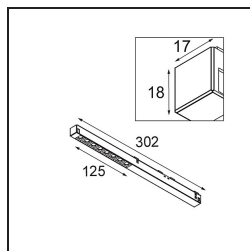

Date
Customer
Project
Type

Pista Linear Spots Track 48V 302 1x LED 3000K Medium 1-10V Black Structure

Pista is the ultimate in modern aesthetics that introduces thinner and slimmer magnetic track rails, ever smaller light fixtures and ultra-thin cables. Designers can play with different modules on single or multiple track rails in different lengths and colours. The geometrical possibilities are endless.

Specifications

Material	13461232
Light Source Type	LED
LED Type	PISTA LINEAR SPOTS (8x)
LED technology	LED PCB
CRI	Min. 90
Colour Temperature	3000K
Lifetime	L90B20 @50,000 Hours
Lamp Included	Yes
Number of Light Sources	1
CIE flux code	97 100 100 100 82
Binning (SDCM)	3
Light Direction	Down
Optic	Collimator
Measured beam angle (°)	27.1
Input Voltage	48Vdc
Luminaire power (W)	9.0
Electrical Class	III
IP Rating	20
Glow wire rating (°C)	960
Dimming Protocol	1-10V
Indoor/Outdoor	Indoor
Application	Ceiling, Wall
Adjustability	Not Applicable
Distance to Lighted Object (m)	0,1
Primary Colour & Primary Finish	Black, Structure
Gross weight (g)	112.0
Luminous flux per lamp (lm)	760
Efficacy (lm/W)	84
Glare rating	15
Remark	<ul style="list-style-type: none"> • 3500K and 4000K on request • This is not a complete product. Pista track 48V system required. • For installations without dimmer, it is recommended to use 1-10 V luminaires.