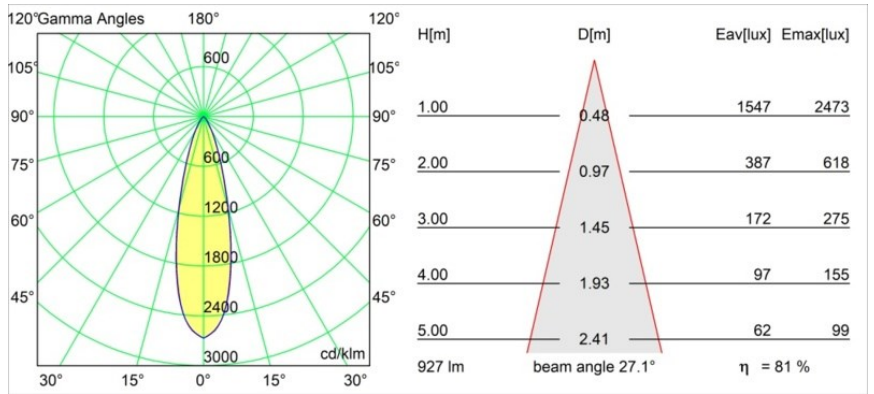

Light distribution & beam diagram