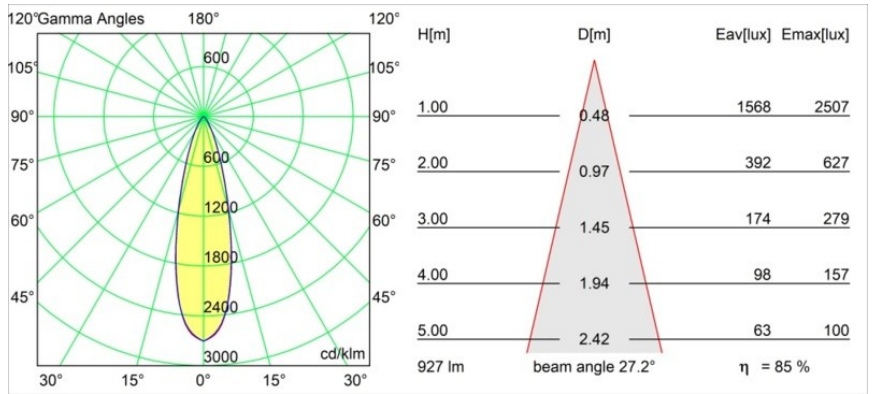

*Pista Linear Spots Track 48V 302 1x LED 3000K Medium 1-10V White Structure*

Pista is the ultimate in modern aesthetics that introduces thinner and slimmer magnetic track rails, ever smaller light fixtures and ultra-thin cables. Designers can play with different modules on single or multiple track rails in different lengths and colours. The geometrical possibilities are endless.

### Specifications

Material	13461209
Light Source Type	LED
LED Type	PISTA LINEAR SPOTS (8x)
LED technology	LED PCB
CRI	Min. 90
Colour Temperature	3000K
Lifetime	L90B20 @50,000 Hours
Lamp Included	Yes
Number of Light Sources	1
CIE flux code	95 99 100 100 86
Binning (SDCM)	3
Light Direction	Down
Optic	Collimator
Measured beam angle (°)	27.2
Input Voltage	48Vdc
Luminaire power (W)	9.0
Electrical Class	III
IP Rating	20
Glow wire rating (°C)	960
Dimming Protocol	1-10V
Indoor/Outdoor	Indoor
Application	Ceiling, Wall
Adjustability	Not Applicable
Distance to Lighted Object (m)	0,1
Primary Colour & Primary Finish	White, Structure
Gross weight (g)	112.0
Luminous flux per lamp (lm)	796
Efficacy (lm/W)	88
Glare rating	17
Remark	<ul style="list-style-type: none"> <li>• 3500K and 4000K on request</li> <li>• This is not a complete product. Pista track 48V system required.</li> <li>• For installations without dimmer, it is recommended to use 1-10 V luminaires.</li> </ul>

**TM30 & CRI diagram**

**Light distribution & beam diagram**

Diagrams