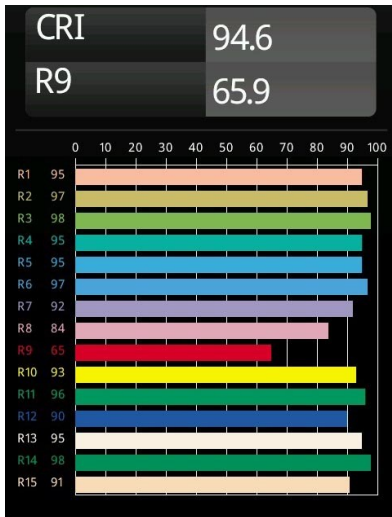

Date
Customer
Project
Type

Pista Linear Spots Track 48V 302 1x LED 2700K Flood 1-10V Black Structure

Pista is the ultimate in modern aesthetics that introduces thinner and slimmer magnetic track rails, ever smaller light fixtures and ultra-thin cables. Designers can play with different modules on single or multiple track rails in different lengths and colours. The geometrical possibilities are endless.

Specifications

Material	13461132
Light Source Type	LED
LED Type	PISTA LINEAR SPOTS (8x)
LED technology	LED PCB
CRI	Min. 90
Colour Temperature	2700K
Lifetime	L90B20 @50,000 Hours
Lamp Included	Yes
Number of Light Sources	1
CIE flux code	95 100 100 100 72
Binning (SDCM)	3
Light Direction	Down
Optic	Collimator
Measured beam angle (°)	38.5
Input Voltage	48Vdc
Luminaire power (W)	9.0
Electrical Class	III
IP Rating	20
Glow wire rating (°C)	960
Dimming Protocol	1-10V
Indoor/Outdoor	Indoor
Application	Ceiling, Wall
Adjustability	Not Applicable
Distance to Lighted Object (m)	0,1
Primary Colour & Primary Finish	Black, Structure
Gross weight (g)	125.0
Luminous flux per lamp (lm)	621
Efficacy (lm/W)	69
Glare rating	17
Remark	<ul style="list-style-type: none"> • 3500K and 4000K on request • This is not a complete product. Pista track 48V system required. • For installations without dimmer, it is recommended to use 1-10 V luminaires.

TM30 & CRI diagram

Light distribution & beam diagram