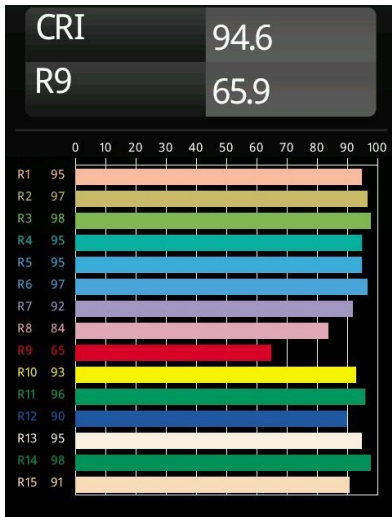

Date
Customer
Project
Type

Pista Linear Spots Track 48V 302 1x LED 2700K Flood 1-10V Black Structure

Pista is the ultimate in modern aesthetics that introduces thinner and slimmer magnetic track rails, ever smaller light fixtures and ultra-thin cables. Designers can play with different modules on single or multiple track rails in different lengths and colours. The geometrical possibilities are endless.

Specifications

Material	13461132
Light Source Type	LED
LED Type	PISTA LINEAR SPOTS (8x)
LED technology	LED PCB
CRI	Min. 90
Colour Temperature	2700K
Lifetime	L90B20 @50,000 Hours
Lamp Included	Yes
Number of Light Sources	1
CIE flux code	95 100 100 100 72
Binning (SDCM)	3
Light Direction	Down
Optic	Collimator
Measured beam angle (°)	38.5
Input Voltage	48Vdc
Luminaire power (W)	9.0
Electrical Class	III
IP Rating	20
Glow wire rating (°C)	960
Dimming Protocol	1-10V
Indoor/Outdoor	Indoor
Application	Ceiling, Wall
Adjustability	Not Applicable
Distance to Lighted Object (m)	0,1
Primary Colour & Primary Finish	Black, Structure
Gross weight (g)	112.0
Luminous flux per lamp (lm)	621
Efficacy (lm/W)	69
Glare rating	17
Remark	<ul style="list-style-type: none"> • 3500K and 4000K on request • This is not a complete product. Pista track 48V system required. • For installations without dimmer, it is recommended to use 1-10 V luminaires.

TM30 & CRI diagram

Light distribution & beam diagram