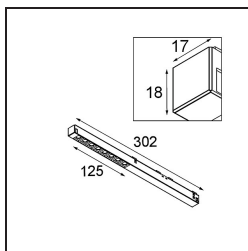

Date
Customer
Project
Type

Pista Linear Spots Track 48V 302 1x LED 2700K Flood 1-10V Black Structure

Pista is the ultimate in modern aesthetics that introduces thinner and slimmer magnetic track rails, ever smaller light fixtures and ultra-thin cables. Designers can play with different modules on single or multiple track rails in different lengths and colours. The geometrical possibilities are endless.

Specifications

Material	13461132
Light Source Type	LED
LED Type	PISTA LINEAR SPOTS (8x)
LED technology	LED PCB
CRI	Min. 90
Colour Temperature	2700K
Lifetime	L90B20 @50,000 Hours
Lamp Included	Yes
Number of Light Sources	1
CIE flux code	95 100 100 100 72
Binning (SDCM)	3
Light Direction	Down
Optic	Collimator
Measured beam angle (°)	38.5
Input Voltage	48Vdc
Luminaire power (W)	9.0
Electrical Class	III
IP Rating	20
Glow wire rating (°C)	960
Dimming Protocol	1-10V
Indoor/Outdoor	Indoor
Application	Ceiling, Wall
Adjustability	Not Applicable
Distance to Lighted Object (m)	0,1
Primary Colour & Primary Finish	Black, Structure
Gross weight (g)	125.0
Luminous flux per lamp (lm)	621
Efficacy (lm/W)	69
Glare rating	17
Remark	<ul style="list-style-type: none"> • 3500K and 4000K on request • This is not a complete product. Pista track 48V system required. • For installations without dimmer, it is recommended to use 1-10 V luminaires.