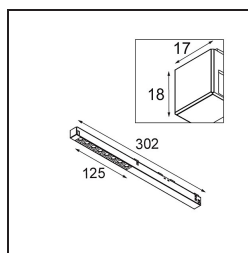

Date
Customer
Project
Type

Pista Linear Spots Track 48V 302 1x LED 2700K Flood 1-10V Black Structure

Pista is the ultimate in modern aesthetics that introduces thinner and slimmer magnetic track rails, ever smaller light fixtures and ultra-thin cables. Designers can play with different modules on single or multiple track rails in different lengths and colours. The geometrical possibilities are endless.

Specifications

Material	13461132
Light Source Type	LED
LED Type	PISTA LINEAR SPOTS (8x)
LED technology	LED PCB
CRI	Min. 90
Colour Temperature	2700K
Lifetime	L90B20 @50,000 Hours
Lamp Included	Yes
Number of Light Sources	1
CIE flux code	95 100 100 100 72
Binning (SDCM)	3
Light Direction	Down
Optic	Collimator
Measured beam angle (°)	38.5
Input Voltage	48Vdc
Luminaire power (W)	9.0
Electrical Class	III
IP Rating	20
Glow wire rating (°C)	960
Dimming Protocol	1-10V
Indoor/Outdoor	Indoor
Application	Ceiling, Wall
Adjustability	Not Applicable
Distance to Lighted Object (m)	0,1
Primary Colour & Primary Finish	Black, Structure
Gross weight (g)	112.0
Luminous flux per lamp (lm)	621
Efficacy (lm/W)	69
Glare rating	17
Remark	<ul style="list-style-type: none"> • 3500K and 4000K on request • This is not a complete product. Pista track 48V system required. • For installations without dimmer, it is recommended to use 1-10 V luminaires.