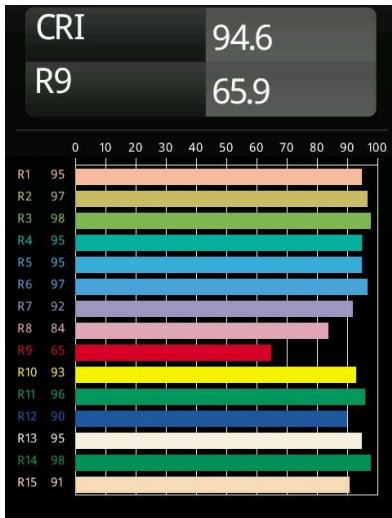

*Pista Linear Spots Track 48V 302 1x LED 2700K Flood 1-10V White Structure*

Pista is the ultimate in modern aesthetics that introduces thinner and slimmer magnetic track rails, ever smaller light fixtures and ultra-thin cables. Designers can play with different modules on single or multiple track rails in different lengths and colours. The geometrical possibilities are endless.

### Specifications

Material	13461109
Light Source Type	LED
LED Type	PISTA LINEAR SPOTS (8x)
LED technology	LED PCB
CRI	Min. 90
Colour Temperature	2700K
Lifetime	L90B20 @50,000 Hours
Lamp Included	Yes
Number of Light Sources	1
CIE flux code	92 98 100 100 75
Binning (SDCM)	3
Light Direction	Down
Optic	Collimator
Measured beam angle (°)	38.9
Input Voltage	48Vdc
Luminaire power (W)	9.0
Electrical Class	III
IP Rating	20
Glow wire rating (°C)	960
Dimming Protocol	1-10V
Indoor/Outdoor	Indoor
Application	Ceiling, Wall
Adjustability	Not Applicable
Distance to Lighted Object (m)	0,1
Primary Colour & Primary Finish	White, Structure
Gross weight (g)	112.0
Delivered lumens (lm)	653
Efficacy (lm/W)	72
Glare rating	19
Remark	<ul style="list-style-type: none"> <li>• 3500K on request</li> <li>• White Pista Track 48V linear modules come with a white Pista Track 48V linear adapter. All other Pista Track 48V linear modules have a black track adapter. Exceptions are only possible on request.</li> <li>• This is not a complete product. Pista track 48V system required.</li> <li>• For installations without dimmer, it is recommended to use 1-10 V luminaires.</li> </ul>

**TM30 & CRI diagram**

**Light distribution & beam diagram**