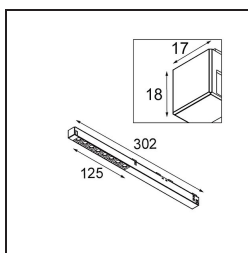

*Pista Linear Spots Track 48V 302 1x LED 2700K Flood 1-10V White Structure*

Pista is the ultimate in modern aesthetics that introduces thinner and slimmer magnetic track rails, ever smaller light fixtures and ultra-thin cables. Designers can play with different modules on single or multiple track rails in different lengths and colours. The geometrical possibilities are endless.

### Specifications

Material	13461109
Light Source Type	LED
LED Type	PISTA LINEAR SPOTS (8x)
LED technology	LED PCB
CRI	Min. 90
Colour Temperature	2700K
Lifetime	L90B20 @50,000 Hours
Lamp Included	Yes
Number of Light Sources	1
CIE flux code	92 98 100 100 75
Binning (SDCM)	3
Light Direction	Down
Optic	Collimator
Measured beam angle (°)	38.9
Input Voltage	48Vdc
Luminaire power (W)	9.0
Electrical Class	III
IP Rating	20
Glow wire rating (°C)	960
Dimming Protocol	1-10V
Indoor/Outdoor	Indoor
Application	Ceiling, Wall
Adjustability	Not Applicable
Distance to Lighted Object (m)	0,1
Primary Colour & Primary Finish	White, Structure
Gross weight (g)	112.0
Delivered lumens (lm)	653
Efficacy (lm/W)	72
Glare rating	19
Remark	<ul style="list-style-type: none"> <li>• 3500K on request</li> <li>• White Pista Track 48V linear modules come with a white Pista Track 48V linear adapter. All other Pista Track 48V linear modules have a black track adapter. Exceptions are only possible on request.</li> <li>• This is not a complete product. Pista track 48V system required.</li> <li>• For installations without dimmer, it is recommended to use 1-10 V luminaires.</li> </ul>