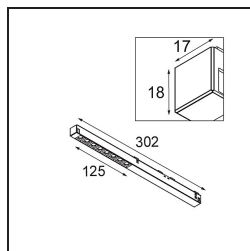

Date
Customer
Project
Type

*Pista Linear Spots Track 48V 302 1x LED 2700K Flood 1-10V White Structure*

Pista is the ultimate in modern aesthetics that introduces thinner and slimmer magnetic track rails, ever smaller light fixtures and ultra-thin cables. Designers can play with different modules on single or multiple track rails in different lengths and colours. The geometrical possibilities are endless.

### Specifications

Material	13461109
Light Source Type	LED
LED Type	PISTA LINEAR SPOTS (8x)
LED technology	LED PCB
CRI	Min. 90
Colour Temperature	2700K
Lifetime	L90B20 @50,000 Hours
Lamp Included	Yes
Number of Light Sources	1
CIE flux code	92 98 100 100 75
Binning (SDCM)	3
Light Direction	Down
Optic	Collimator
Measured beam angle (°)	38.9
Input Voltage	48Vdc
Luminaire power (W)	9.0
Electrical Class	III
IP Rating	20
Glow wire rating (°C)	960
Dimming Protocol	1-10V
Indoor/Outdoor	Indoor
Application	Ceiling, Wall
Adjustability	Not Applicable
Distance to Lighted Object (m)	0,1
Primary Colour & Primary Finish	White, Structure
Gross weight (g)	112.0
Luminous flux per lamp (lm)	653
Efficacy (lm/W)	72
Glare rating	19
Remark	<ul style="list-style-type: none"> <li>• 3500K and 4000K on request</li> <li>• This is not a complete product. Pista track 48V system required.</li> <li>• For installations without dimmer, it is recommended to use 1-10 V luminaires.</li> </ul>