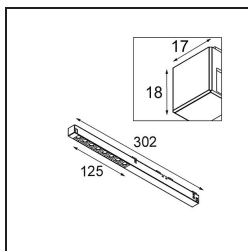

Date
Customer
Project
Type

Pista Linear Spots Track 48V 302 1x LED 2700K Flood 1-10V White Structure

Pista is the ultimate in modern aesthetics that introduces thinner and slimmer magnetic track rails, ever smaller light fixtures and ultra-thin cables. Designers can play with different modules on single or multiple track rails in different lengths and colours. The geometrical possibilities are endless.

Specifications

Material	13461109
Light Source Type	LED
LED Type	PISTA LINEAR SPOTS (8x)
LED technology	LED PCB
CRI	Min. 90
Colour Temperature	2700K
Lifetime	L90B20 @50,000 Hours
Lamp Included	Yes
Number of Light Sources	1
CIE flux code	92 98 100 100 75
Binning (SDCM)	3
Light Direction	Down
Optic	Collimator
Measured beam angle (°)	38.9
Input Voltage	48Vdc
Luminaire power (W)	9.0
Electrical Class	III
IP Rating	20
Glow wire rating (°C)	960
Dimming Protocol	1-10V
Indoor/Outdoor	Indoor
Application	Ceiling, Wall
Adjustability	Not Applicable
Distance to Lighted Object (m)	0,1
Primary Colour & Primary Finish	White, Structure
Gross weight (g)	112.0
Delivered lumens (lm)	653
Efficacy (lm/W)	72
Glare rating	19
Remark	<ul style="list-style-type: none"> • 3500K on request • White Pista Track 48V linear modules come with a white Pista Track 48V linear adapter. All other Pista Track 48V linear modules have a black track adapter. Exceptions are only possible on request. • This is not a complete product. Pista track 48V system required. • For installations without dimmer, it is recommended to use 1-10 V luminaires.