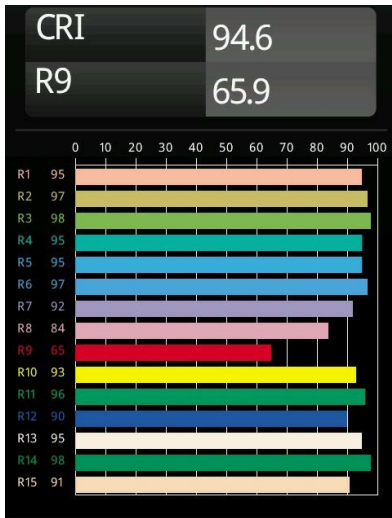

Date
Customer
Project
Type

Pista Linear Spots Track 48V 302 1x LED 2700K Flood 1-10V White Structure

Pista is the ultimate in modern aesthetics that introduces thinner and slimmer magnetic track rails, ever smaller light fixtures and ultra-thin cables. Designers can play with different modules on single or multiple track rails in different lengths and colours. The geometrical possibilities are endless.

Specifications

Material	13461109
Light Source Type	LED
LED Type	PISTA LINEAR SPOTS (8x)
LED technology	LED PCB
CRI	Min. 90
Colour Temperature	2700K
Lifetime	L90B20 @50,000 Hours
Lamp Included	Yes
Number of Light Sources	1
CIE flux code	92 98 100 100 75
Binning (SDCM)	3
Light Direction	Down
Optic	Collimator
Measured beam angle (°)	38.9
Input Voltage	48Vdc
Luminaire power (W)	9.0
Electrical Class	III
IP Rating	20
Glow wire rating (°C)	960
Dimming Protocol	1-10V
Indoor/Outdoor	Indoor
Application	Ceiling, Wall
Adjustability	Not Applicable
Distance to Lighted Object (m)	0,1
Primary Colour & Primary Finish	White, Structure
Gross weight (g)	112.0
Delivered lumens (lm)	653
Efficacy (lm/W)	72
Glare rating	19
Remark	<ul style="list-style-type: none"> • 3500K on request • White Pista Track 48V linear modules come with a white Pista Track 48V linear adapter. All other Pista Track 48V linear modules have a black track adapter. Exceptions are only possible on request. • This is not a complete product. Pista track 48V system required. • For installations without dimmer, it is recommended to use 1-10 V luminaires.

TM30 & CRI diagram

Light distribution & beam diagram