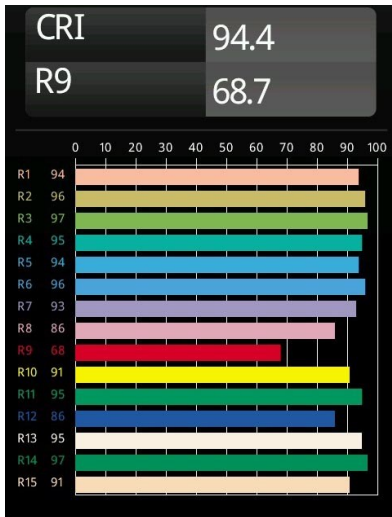

Date
Customer
Project
Type

*Pista Linear Spots Track 48V 429 1x LED 3000K Flood DALI Black Structure*

Pista is the ultimate in modern aesthetics that introduces thinner and slimmer magnetic track rails, ever smaller light fixtures and ultra-thin cables. Designers can play with different modules on single or multiple track rails in different lengths and colours. The geometrical possibilities are endless.

### Specifications

Material	13460732
Light Source Type	LED
LED Type	PISTA LINEAR SPOTS (16x)
LED technology	LED PCB
CRI	Min. 90
Colour Temperature	3000K
Lifetime	L90B20 @50,000 Hours
Lamp Included	Yes
Number of Light Sources	1
CIE flux code	94 100 100 100 75
Binning (SDCM)	3
Light Direction	Down
Optic	Collimator
Measured beam angle (°)	39.2
Input Voltage	48Vdc
Luminaire power (W)	19.0
Electrical Class	III
IP Rating	20
Glow wire rating (°C)	960
Dimming Protocol	DALI
DALI Standard	DALI-2
Indoor/Outdoor	Indoor
Application	Ceiling, Wall
Adjustability	Not Applicable
Distance to Lighted Object (m)	0,1
Primary Colour & Primary Finish	Black, Structure
Gross weight (g)	188.0
Luminous flux per lamp (lm)	1415
Efficacy (lm/W)	74
Glare rating	18
Remark	<ul style="list-style-type: none"> <li>• 3500K and 4000K on request</li> <li>• This is not a complete product. Pista track 48V system required.</li> <li>• For installations without dimmer, it is recommended to use 1-10 V luminaires.</li> </ul>

**TM30 & CRI diagram**

**Light distribution & beam diagram**