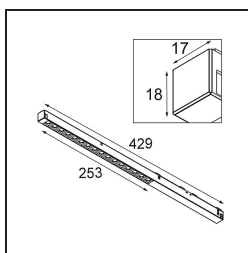

Date
Customer
Project
Type

*Pista Linear Spots Track 48V 429 1x LED 3000K Flood DALI Black Structure*

Pista is the ultimate in modern aesthetics that introduces thinner and slimmer magnetic track rails, ever smaller light fixtures and ultra-thin cables. Designers can play with different modules on single or multiple track rails in different lengths and colours. The geometrical possibilities are endless.

### Specifications

Material	13460732
Light Source Type	LED
LED Type	PISTA LINEAR SPOTS (16x)
LED technology	LED PCB
CRI	Min. 90
Colour Temperature	3000K
Lifetime	L90B20 @50,000 Hours
Lamp Included	Yes
Number of Light Sources	1
CIE flux code	94 100 100 100 75
Binning (SDCM)	3
Light Direction	Down
Optic	Collimator
Measured beam angle (°)	39.2
Input Voltage	48Vdc
Luminaire power (W)	19.0
Electrical Class	III
IP Rating	20
Glow wire rating (°C)	960
Dimming Protocol	DALI
DALI Standard	DALI-2
Indoor/Outdoor	Indoor
Application	Ceiling, Wall
Adjustability	Not Applicable
Distance to Lighted Object (m)	0,1
Primary Colour & Primary Finish	Black, Structure
Gross weight (g)	188.0
Luminous flux per lamp (lm)	1415
Efficacy (lm/W)	74
Glare rating	18
Remark	<ul style="list-style-type: none"> <li>• 3500K and 4000K on request</li> <li>• This is not a complete product. Pista track 48V system required.</li> <li>• For installations without dimmer, it is recommended to use 1-10 V luminaires.</li> </ul>