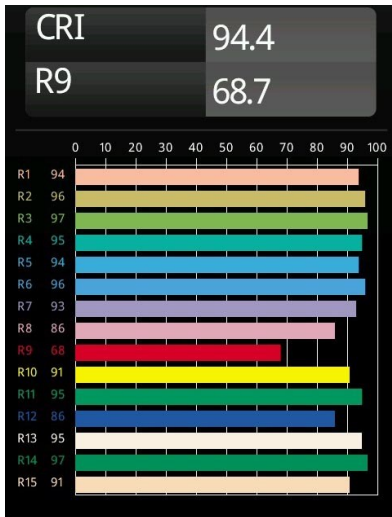

Pista Linear Spots Track 48V 429 1x LED 3000K Flood DALI White Structure

Pista is the ultimate in modern aesthetics that introduces thinner and slimmer magnetic track rails, ever smaller light fixtures and ultra-thin cables. Designers can play with different modules on single or multiple track rails in different lengths and colours. The geometrical possibilities are endless.

Specifications

Material	13460709
Light Source Type	LED
LED Type	PISTA LINEAR SPOTS (16x)
LED technology	LED PCB
CRI	Min. 90
Colour Temperature	3000K
Lifetime	L90B20 @50,000 Hours
Lamp Included	Yes
Number of Light Sources	1
CIE flux code	91 98 100 100 79
Binning (SDCM)	3
Light Direction	Down
Optic	Collimator
Measured beam angle (°)	39.1
Input Voltage	48Vdc
Luminaire power (W)	19.0
Electrical Class	III
IP Rating	20
Glow wire rating (°C)	960
Dimming Protocol	DALI
DALI Standard	DALI-2
Indoor/Outdoor	Indoor
Application	Ceiling, Wall
Adjustability	Not Applicable
Distance to Lighted Object (m)	0,1
Primary Colour & Primary Finish	White, Structure
Gross weight (g)	188.0
Luminous flux per lamp (lm)	1498
Efficacy (lm/W)	78
Glare rating	20
Remark	<ul style="list-style-type: none"> • 3500K and 4000K on request • This is not a complete product. Pista track 48V system required. • For installations without dimmer, it is recommended to use 1-10 V luminaires.

TM30 & CRI diagram

Light distribution & beam diagram