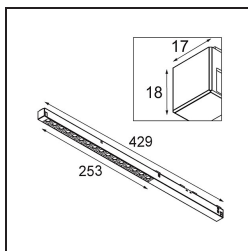

| |
|----------|
| Date |
| Customer |
| Project |
| Type |

Pista Linear Spots Track 48V 429 1x LED 3000K Medium DALI White Structure

Pista is the ultimate in modern aesthetics that introduces thinner and slimmer magnetic track rails, ever smaller light fixtures and ultra-thin cables. Designers can play with different modules on single or multiple track rails in different lengths and colours. The geometrical possibilities are endless.

Specifications

| | |
|---------------------------------|---|
| Material | 13460609 |
| Light Source Type | LED |
| LED Type | PISTA LINEAR SPOTS (16x) |
| LED technology | LED PCB |
| CRI | Min. 90 |
| Colour Temperature | 3000K |
| Lifetime | L90B20 @50,000 Hours |
| Lamp Included | Yes |
| Number of Light Sources | 1 |
| CIE flux code | 94 99 100 100 86 |
| Binning (SDCM) | 3 |
| Light Direction | Down |
| Optic | Collimator |
| Measured beam angle (°) | 27.3 |
| Input Voltage | 48Vdc |
| Luminaire power (W) | 19.0 |
| Electrical Class | III |
| IP Rating | 20 |
| Glow wire rating (°C) | 960 |
| Dimming Protocol | DALI |
| DALI Standard | DALI-2 |
| Indoor/Outdoor | Indoor |
| Application | Ceiling, Wall |
| Adjustability | Not Applicable |
| Distance to Lighted Object (m) | 0,1 |
| Primary Colour & Primary Finish | White, Structure |
| Gross weight (g) | 188.0 |
| Luminous flux per lamp (lm) | 1623 |
| Efficacy (lm/W) | 85 |
| Glare rating | 18 |
| Remark | <ul style="list-style-type: none"> • 3500K and 4000K on request • This is not a complete product. Pista track 48V system required. • For installations without dimmer, it is recommended to use 1-10 V luminaires. |