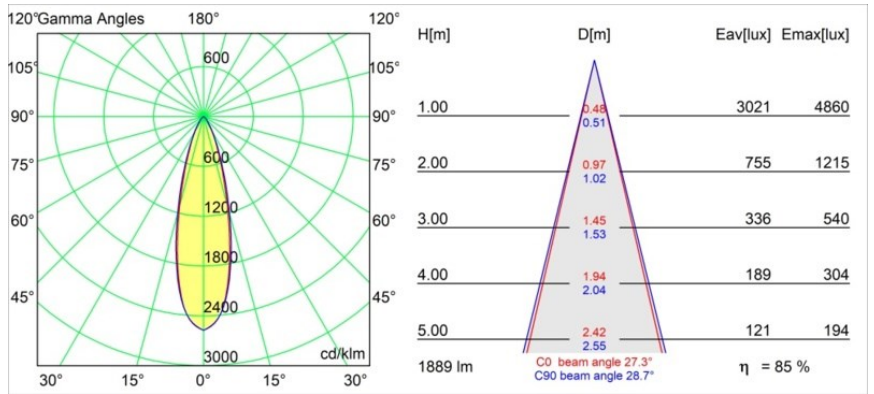

Light distribution & beam diagram