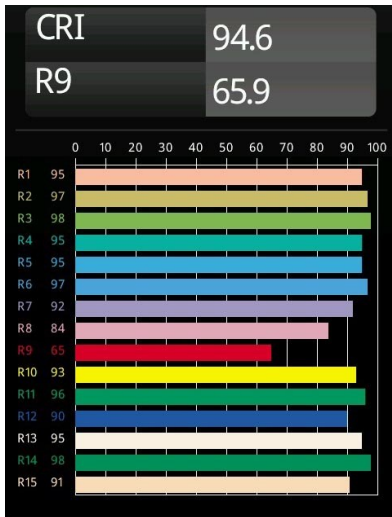

Date
Customer
Project
Type

Pista Linear Spots Track 48V 429 1x LED 2700K Flood DALI Black Structure

Pista is the ultimate in modern aesthetics that introduces thinner and slimmer magnetic track rails, ever smaller light fixtures and ultra-thin cables. Designers can play with different modules on single or multiple track rails in different lengths and colours. The geometrical possibilities are endless.

Specifications

Material	13460532
Light Source Type	LED
LED Type	PISTA LINEAR SPOTS (16x)
LED technology	LED PCB
CRI	Min. 90
Colour Temperature	2700K
Lifetime	L90B20 @50,000 Hours
Lamp Included	Yes
Number of Light Sources	1
CIE flux code	94 100 100 100 75
Binning (SDCM)	3
Light Direction	Down
Optic	Collimator
Measured beam angle (°)	39.2
Input Voltage	48Vdc
Luminaire power (W)	19.0
Electrical Class	III
IP Rating	20
Glow wire rating (°C)	960
Dimming Protocol	DALI
DALI Standard	DALI-2
Indoor/Outdoor	Indoor
Application	Ceiling, Wall
Adjustability	Not Applicable
Distance to Lighted Object (m)	0,1
Primary Colour & Primary Finish	Black, Structure
Gross weight (g)	188.0
Luminous flux per lamp (lm)	1321
Efficacy (lm/W)	69
Glare rating	18
Remark	<ul style="list-style-type: none"> • 3500K and 4000K on request • This is not a complete product. Pista track 48V system required. • For installations without dimmer, it is recommended to use 1-10 V luminaires.

TM30 & CRI diagram

Light distribution & beam diagram