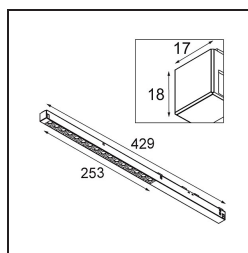

Date
Customer
Project
Type

*Pista Linear Spots Track 48V 429 1x LED 2700K Medium DALI Black Structure*

Pista is the ultimate in modern aesthetics that introduces thinner and slimmer magnetic track rails, ever smaller light fixtures and ultra-thin cables. Designers can play with different modules on single or multiple track rails in different lengths and colours. The geometrical possibilities are endless.

### Specifications

Material	13460432
Light Source Type	LED
LED Type	PISTA LINEAR SPOTS (16x)
LED technology	LED PCB
CRI	Min. 90
Colour Temperature	2700K
Lifetime	L90B20 @50,000 Hours
Lamp Included	Yes
Number of Light Sources	1
CIE flux code	96 100 100 100 81
Binning (SDCM)	3
Light Direction	Down
Optic	Collimator
Measured beam angle (°)	27.9
Input Voltage	48Vdc
Luminaire power (W)	19.0
Electrical Class	III
IP Rating	20
Glow wire rating (°C)	960
Dimming Protocol	DALI
DALI Standard	DALI-2
Indoor/Outdoor	Indoor
Application	Ceiling, Wall
Adjustability	Not Applicable
Distance to Lighted Object (m)	0,1
Primary Colour & Primary Finish	Black, Structure
Gross weight (g)	188.0
Luminous flux per lamp (lm)	1428
Efficacy (lm/W)	75
Glare rating	16
Remark	<ul style="list-style-type: none"> <li>• 3500K and 4000K on request</li> <li>• This is not a complete product. Pista track 48V system required.</li> <li>• For installations without dimmer, it is recommended to use 1-10 V luminaires.</li> </ul>