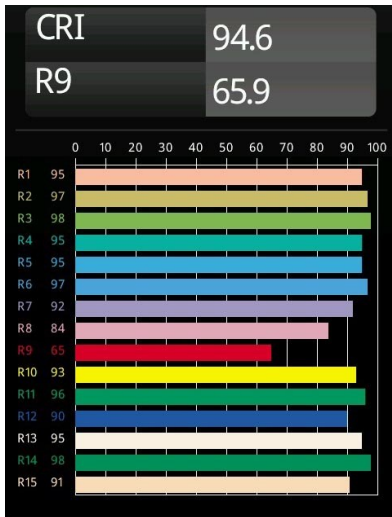

Date
Customer
Project
Type

*Pista Linear Spots Track 48V 429 1x LED 2700K Medium DALI White Structure*

Pista is the ultimate in modern aesthetics that introduces thinner and slimmer magnetic track rails, ever smaller light fixtures and ultra-thin cables. Designers can play with different modules on single or multiple track rails in different lengths and colours. The geometrical possibilities are endless.

**Specifications**

Material	13460409
Light Source Type	LED
LED Type	PISTA LINEAR SPOTS (16x)
LED technology	LED PCB
CRI	Min. 90
Colour Temperature	2700K
Lifetime	L90B20 @50,000 Hours
Lamp Included	Yes
Number of Light Sources	1
CIE flux code	94 99 100 100 86
Binning (SDCM)	3
Light Direction	Down
Optic	Collimator
Measured beam angle (°)	27.3
Input Voltage	48Vdc
Luminaire power (W)	19.0
Electrical Class	III
IP Rating	20
Glow wire rating (°C)	960
Dimming Protocol	DALI
DALI Standard	DALI-2
Indoor/Outdoor	Indoor
Application	Ceiling, Wall
Adjustability	Not Applicable
Distance to Lighted Object (m)	0,1
Primary Colour & Primary Finish	White, Structure
Gross weight (g)	188.0
Luminous flux per lamp (lm)	1516
Efficacy (lm/W)	79
Glare rating	18
Remark	<ul style="list-style-type: none"> <li>• 3500K and 4000K on request</li> <li>• This is not a complete product. Pista track 48V system required.</li> <li>• For installations without dimmer, it is recommended to use 1-10 V luminaires.</li> </ul>

**TM30 & CRI diagram**

**Light distribution & beam diagram**