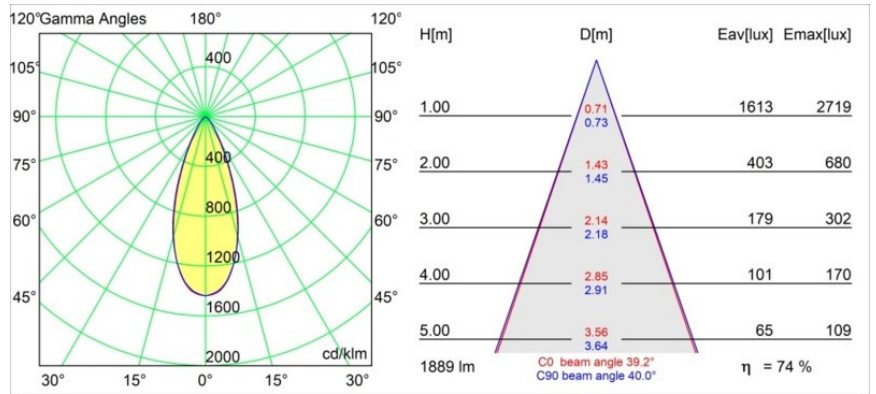

Light distribution & beam diagram