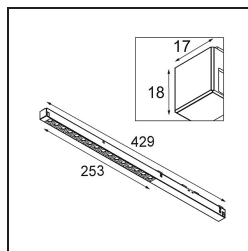

Pista Linear Spots Track 48V 429 1x LED 3000K Flood 1-10V Black Structure

Pista is the ultimate in modern aesthetics that introduces thinner and slimmer magnetic track rails, ever smaller light fixtures and ultra-thin cables. Designers can play with different modules on single or multiple track rails in different lengths and colours. The geometrical possibilities are endless.

Specifications

Material	13460332
Light Source Type	LED
LED Type	PISTA LINEAR SPOTS (16x)
LED technology	LED PCB
CRI	Min. 90
Colour Temperature	3000K
Lifetime	L90B20 @50,000 Hours
Lamp Included	Yes
Number of Light Sources	1
CIE flux code	94 100 100 100 75
Binning (SDCM)	3
Light Direction	Down
Optic	Collimator
Measured beam angle (°)	39.2
Input Voltage	48Vdc
Luminaire power (W)	19.0
Electrical Class	III
IP Rating	20
Glow wire rating (°C)	960
Dimming Protocol	1-10V
Indoor/Outdoor	Indoor
Application	Ceiling, Wall
Adjustability	Not Applicable
Distance to Lighted Object (m)	0,1
Primary Colour & Primary Finish	Black, Structure
Gross weight (g)	188.0
Luminous flux per lamp (lm)	1415
Efficacy (lm/W)	74
Glare rating	18
Remark	<ul style="list-style-type: none"> • 3500K and 4000K on request • This is not a complete product. Pista track 48V system required. • For installations without dimmer, it is recommended to use 1-10 V luminaires.