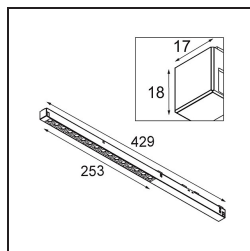

Date
Customer
Project
Type

Pista Linear Spots Track 48V 429 1x LED 3000K Flood 1-10V Black Structure

Pista is the ultimate in modern aesthetics that introduces thinner and slimmer magnetic track rails, ever smaller light fixtures and ultra-thin cables. Designers can play with different modules on single or multiple track rails in different lengths and colours. The geometrical possibilities are endless.

Specifications

Material	13460332
Light Source Type	LED
LED Type	PISTA LINEAR SPOTS (16x)
LED technology	LED PCB
CRI	Min. 90
Colour Temperature	3000K
Lifetime	L90B05 @50,000 Hours
Lamp Included	Yes
Number of Light Sources	1
CIE flux code	94 100 100 100 75
Binning (SDCM)	3
Light Direction	Down
Optic	Collimator
Measured beam angle (°)	39.2
Input Voltage	48Vdc
Luminaire power (W)	19.0
Electrical Class	III
IP Rating	20
Glow wire rating (°C)	960
Dimming Protocol	1-10V
Indoor/Outdoor	Indoor
Application	Ceiling, Wall
Adjustability	Not Applicable
Distance to Lighted Object (m)	0,1
Primary Colour & Primary Finish	Black, Structure
Gross weight (g)	188.0
Luminous flux per lamp (lm)	1415
Efficacy (lm/W)	74
Glare rating	18
Remark	<ul style="list-style-type: none"> • 3500K and 4000K on request • This is not a complete product. Pista track 48V system required. • For installations without dimmer, it is recommended to use 1-10 V luminaires.