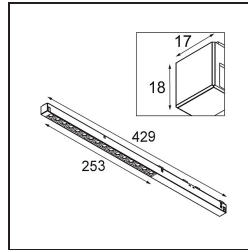

Date
Customer
Project
Type

Pista Linear Spots Track 48V 429 1x LED 3000K Flood 1-10V White Structure

Pista is the ultimate in modern aesthetics that introduces thinner and slimmer magnetic track rails, ever smaller light fixtures and ultra-thin cables. Designers can play with different modules on single or multiple track rails in different lengths and colours. The geometrical possibilities are endless.

Specifications

Material	13460309
Light Source Type	LED
LED Type	PISTA LINEAR SPOTS (16x)
LED technology	LED PCB
CRI	Min. 90
Colour Temperature	3000K
Lifetime	L90B20 @50,000 Hours
Lamp Included	Yes
Number of Light Sources	1
CIE flux code	91 98 100 100 79
Binning (SDCM)	3
Light Direction	Down
Optic	Collimator
Measured beam angle (°)	39.1
Input Voltage	48Vdc
Luminaire power (W)	19.0
Electrical Class	III
IP Rating	20
Glow wire rating (°C)	960
Dimming Protocol	1-10V
Indoor/Outdoor	Indoor
Application	Ceiling, Wall
Adjustability	Not Applicable
Distance to Lighted Object (m)	0,1
Primary Colour & Primary Finish	White, Structure
Gross weight (g)	188.0
Luminous flux per lamp (lm)	1498
Efficacy (lm/W)	78
Glare rating	20
Remark	<ul style="list-style-type: none"> • 3500K and 4000K on request • This is not a complete product. Pista track 48V system required. • For installations without dimmer, it is recommended to use 1-10 V luminaires.