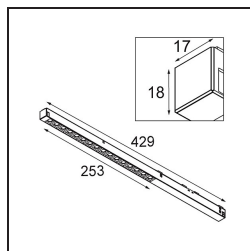

Date
Customer
Project
Type

*Pista Linear Spots Track 48V 429 1x LED 3000K Medium 1-10V Black Structure*

**Specifications**

Pista is the ultimate in modern aesthetics that introduces thinner and slimmer magnetic track rails, ever smaller light fixtures and ultra-thin cables. Designers can play with different modules on single or multiple track rails in different lengths and colours. The geometrical possibilities are endless.

Material	13460232
Light Source Type	LED
LED Type	PISTA LINEAR SPOTS (16x)
LED technology	LED PCB
CRI	Min. 90
Colour Temperature	3000K
Lifetime	L90B20 @50,000 Hours
Lamp Included	Yes
Number of Light Sources	1
CIE flux code	96 100 100 100 81
Binning (SDCM)	3
Light Direction	Down
Optic	Collimator
Measured beam angle (°)	27.9
Input Voltage	48Vdc
Luminaire power (W)	19.0
Electrical Class	III
IP Rating	20
Glow wire rating (°C)	960
Dimming Protocol	1-10V
Indoor/Outdoor	Indoor
Application	Ceiling, Wall
Adjustability	Not Applicable
Distance to Lighted Object (m)	0,1
Primary Colour & Primary Finish	Black, Structure
Gross weight (g)	188.0
Luminous flux per lamp (lm)	1530
Efficacy (lm/W)	80
Glare rating	16
Remark	<ul style="list-style-type: none"> <li>• 3500K and 4000K on request</li> <li>• This is not a complete product. Pista track 48V system required.</li> <li>• For installations without dimmer, it is recommended to use 1-10 V luminaires.</li> </ul>