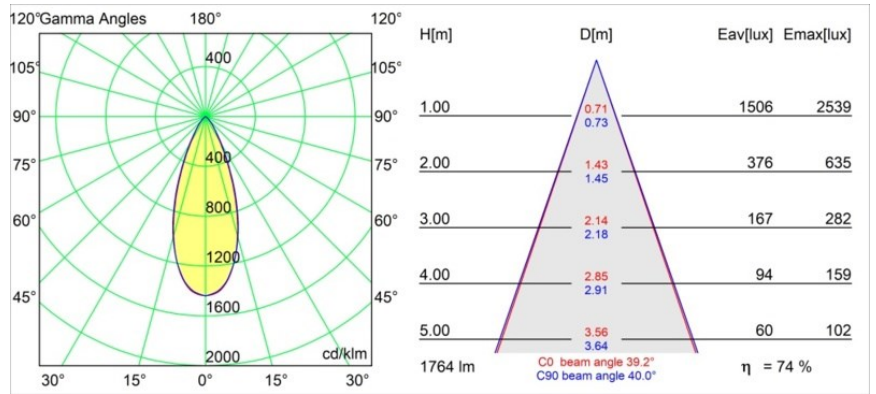

Light distribution & beam diagram