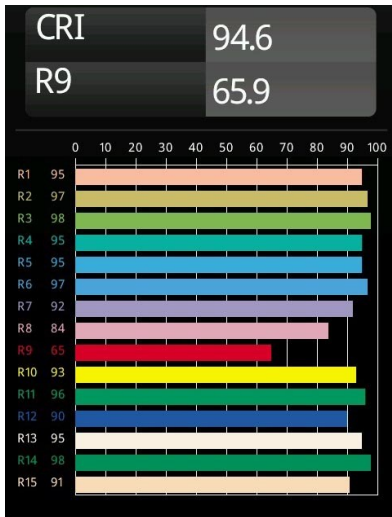

Pista Linear Spots Track 48V 429 1x LED 2700K Flood 1-10V Black Structure

Pista is the ultimate in modern aesthetics that introduces thinner and slimmer magnetic track rails, ever smaller light fixtures and ultra-thin cables. Designers can play with different modules on single or multiple track rails in different lengths and colours. The geometrical possibilities are endless.

Specifications

Material	13460132
Light Source Type	LED
LED Type	PISTA LINEAR SPOTS (16x)
LED technology	LED PCB
CRI	Min. 90
Colour Temperature	2700K
Lifetime	L90B20 @50,000 Hours
Lamp Included	Yes
Number of Light Sources	1
CIE flux code	94 100 100 100 75
Binning (SDCM)	3
Light Direction	Down
Optic	Collimator
Measured beam angle (°)	39.2
Input Voltage	48Vdc
Luminaire power (W)	19.0
Electrical Class	III
IP Rating	20
Glow wire rating (°C)	960
Dimming Protocol	1-10V
Indoor/Outdoor	Indoor
Application	Ceiling, Wall
Adjustability	Not Applicable
Distance to Lighted Object (m)	0,1
Primary Colour & Primary Finish	Black, Structure
Gross weight (g)	188.0
Luminous flux per lamp (lm)	1321
Efficacy (lm/W)	69
Glare rating	18
Remark	<ul style="list-style-type: none"> • 3500K and 4000K on request • This is not a complete product. Pista track 48V system required. • For installations without dimmer, it is recommended to use 1-10 V luminaires.

TM30 & CRI diagram

Light distribution & beam diagram

Diagrams