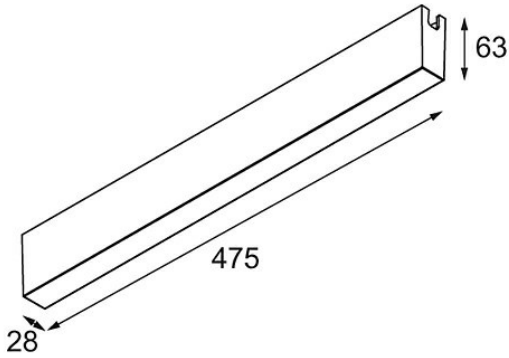

Date \_\_\_\_\_  
Customer \_\_\_\_\_  
Project \_\_\_\_\_  
Type \_\_\_\_\_

*LED Driver Constant Voltage 48V Surface (For Surface Mounting) 100W Black Structure*

**Specifications**

Material	13453332
Lamp Included	No
Number of Light Sources	0
Input Voltage	230V
Electrical Class	I
IP Rating	20
Glow wire rating (°C)	960
Indoor/Outdoor	Indoor
Mounting	Surface
Adjustability	Not Applicable
Primary Colour & Primary Finish	Black, Structure
Gross weight (g)	1133.0