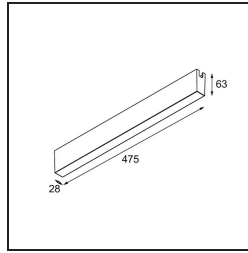

Date \_\_\_\_\_  
Customer \_\_\_\_\_  
Project \_\_\_\_\_  
Type \_\_\_\_\_

*LED Driver Constant Voltage 48V Surface (For Surface Mounting) 100W Black Structure*

**Specifications**

Material	13453332
Lamp Included	No
Number of Light Sources	0
Input Voltage	230V
Electrical Class	I
IP Rating	20
Glow wire rating (°C)	960
Indoor/Outdoor	Indoor
Mounting	Surface
Adjustability	Not Applicable
Primary Colour & Primary Finish	Black, Structure
Gross weight (g)	1133.0