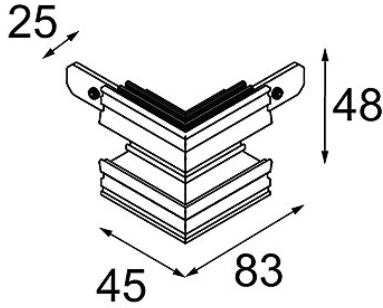

Date
Customer
Project
Type

Track 48V Connection 90° Mechanical (For Recessed Trimless Mounting) Outside Black Matt

Specifications

Material	13453202
Lamp Included	No
Number of Light Sources	0
Input Voltage	48Vdc
Electrical Class	III
IP Rating	20
Glow wire rating (°C)	960
Indoor/Outdoor	Indoor
Adjustability	Not Applicable
Primary Colour & Primary Finish	Black, Matt
Gross weight (g)	87.0