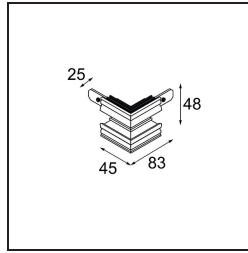

Date
Customer
Project
Type

Track 48V Connection 90° Mechanical (For Recessed Trimless Mounting) Outside Black Matt

Specifications

Material	13453202
Lamp Included	No
Number of Light Sources	0
Input Voltage	48Vdc
Electrical Class	III
IP Rating	20
Glow wire rating (°C)	960
Indoor/Outdoor	Indoor
Adjustability	Not Applicable
Primary Colour & Primary Finish	Black, Matt
Gross weight (g)	87.0