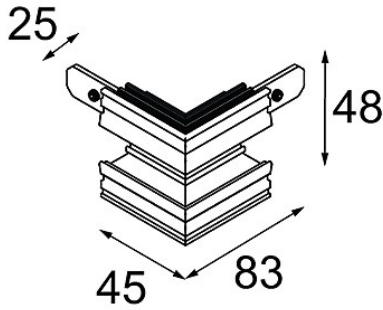

Date
Customer
Project
Type

*Track 48V Connection 90° Mechanical (For Recessed Trimless Mounting) Outside Black Matt*

**Specifications**

Material	13453202
Lamp Included	No
Number of Light Sources	0
Input Voltage	48Vdc
Electrical Class	III
IP Rating	20
Glow wire rating (°C)	960
Indoor/Outdoor	Indoor
Adjustability	Not Applicable
Primary Colour & Primary Finish	Black, Matt
Gross weight (g)	87.0