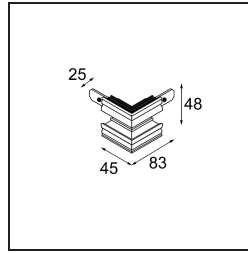

Date
Customer
Project
Type

Track 48V Connection 90° Mechanical (For Recessed Trimless Mounting) Outside Black Matt

Specifications

Material	13453202
Lamp Included	No
Number of Light Sources	0
Input Voltage	48Vdc
Electrical Class	III
IP Rating	20
Glow wire rating (°C)	960
Indoor/Outdoor	Indoor
Adjustability	Not Applicable
Primary Colour & Primary Finish	Black, Matt
Gross weight (g)	87.0