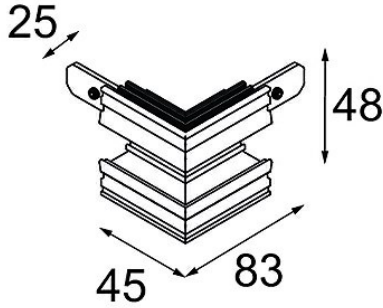

Date
Customer
Project
Type

Track 48V Connection 90° Mechanical (For Recessed Trimless Mounting) Outside Black Matt

Specifications

Material	13453202
Lamp Included	No
Number of Light Sources	0
Input Voltage	48Vdc
Electrical Class	III
IP Rating	20
Glow wire rating (°C)	960
Indoor/Outdoor	Indoor
Adjustability	Not Applicable
Primary Colour & Primary Finish	Black, Matt
Gross weight (g)	87.0