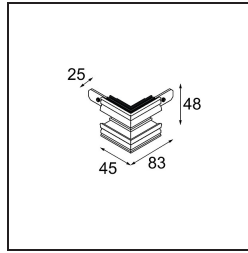

Date
Customer
Project
Type

*Track 48V Connection 90° Mechanical (For Recessed Trimless Mounting) Outside Black Matt*

**Specifications**

Material	13453202
Lamp Included	No
Number of Light Sources	0
Input Voltage	48Vdc
Electrical Class	III
IP Rating	20
Glow wire rating (°C)	960
Indoor/Outdoor	Indoor
Adjustability	Not Applicable
Primary Colour & Primary Finish	Black, Matt
Gross weight (g)	87.0