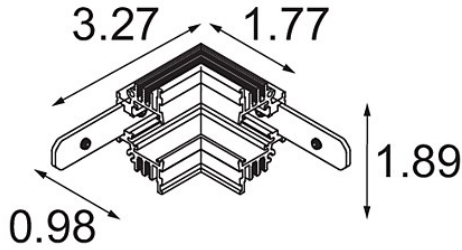

Date
Customer
Project
Type

Track 48V Connection 90° Mechanical (For Recessed Trimless Mounting) Inside Black Matt

Specifications

Material	13453102
Lamp Included	No
Number of Light Sources	0
Input Voltage	48Vdc
Electrical Class	III
IP Rating	20
Glow wire rating (°C)	960
Indoor/Outdoor	Indoor
Adjustability	Not Applicable
Primary Colour & Primary Finish	Black, Matt
Gross weight (g)	87.0