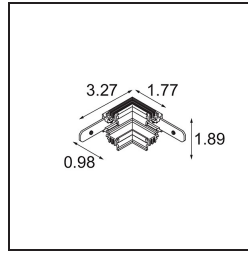

Date
Customer
Project
Type

Track 48V Connection 90° Mechanical (For Recessed Trimless Mounting) Inside Black Matt

Specifications

Material	13453102
Lamp Included	No
Number of Light Sources	0
Input Voltage	48Vdc
Electrical Class	III
IP Rating	20
Glow wire rating (°C)	960
Indoor/Outdoor	Indoor
Adjustability	Not Applicable
Primary Colour & Primary Finish	Black, Matt
Gross weight (g)	87.0