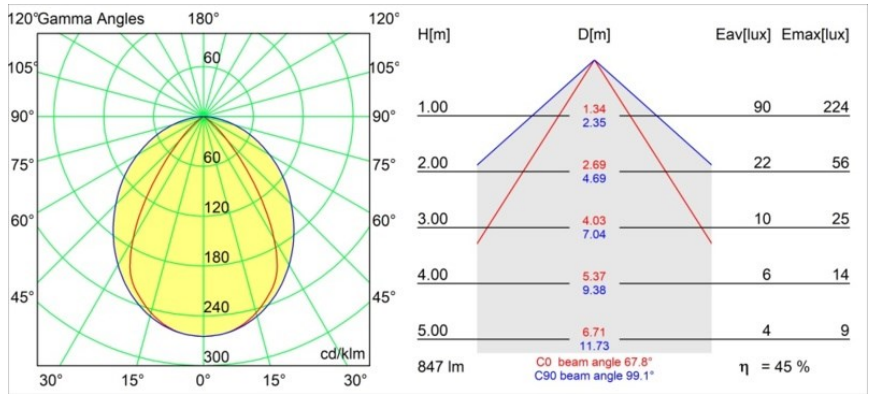

Light distribution & beam diagram