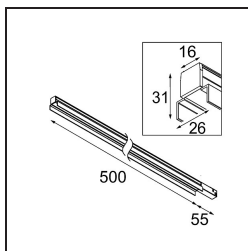

Date
Customer
Project
Type

FFD_Pista Linear Light Flaps Track 48V 555 1x LED 3000K Non-Dim DI Black Structure

Pista is the ultimate in modern aesthetics that introduces thinner and slimmer magnetic track rails, ever smaller light fixtures and ultra-thin cables. Designers can play with different modules on single or multiple track rails in different lengths and colours. The geometrical possibilities are endless.

Specifications

Material	13452532
Light Source Type	LED
LED Type	PISTA LINEAR (FLAPS)
LED technology	LED flexible PCB
CRI	Min. 90
Colour Temperature	3000K
Lifetime	L80B10 @50,000 Hours
Lamp Included	Yes
Number of Light Sources	1
CIE flux code	68 93 99 100 45
Binning (SDCM)	3
Optic	Reflector
Input Voltage	48Vdc
Luminaire power (W)	8.5
Electrical Class	III
IP Rating	20
Glow wire rating (°C)	960
Dimming Protocol	Non-Dim
Indoor/Outdoor	Indoor
Application	Ceiling, Wall
Adjustability	Not Applicable
Distance to Lighted Object (m)	0,1
Primary Colour & Primary Finish	Black, Structure
Gross weight (g)	631.0
Luminous flux per lamp (lm)	382
Efficacy (lm/W)	44
Glare rating	16