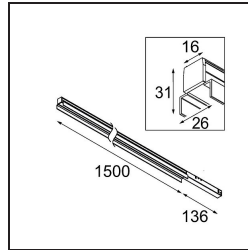

Date
Customer
Project
Type

FFD_Pista Linear Light Flaps Track 48V 1636 1x LED 3000K 1-10V DI Black Structure

Pista is the ultimate in modern aesthetics that introduces thinner and slimmer magnetic track rails, ever smaller light fixtures and ultra-thin cables. Designers can play with different modules on single or multiple track rails in different lengths and colours. The geometrical possibilities are endless.

Specifications

Material	13450732
Light Source Type	LED
LED Type	PISTA LINEAR (FLAPS)
LED technology	LED flexible PCB
CRI	Min. 90
Colour Temperature	3000K
Lifetime	L80B10 @50,000 Hours
Lamp Included	Yes
Number of Light Sources	1
CIE flux code	68 93 99 100 45
Binning (SDCM)	3
Light Direction	Down
Optic	Lens
Input Voltage	48Vdc
Luminaire power (W)	25.5
Electrical Class	III
IP Rating	20
Glow wire rating (°C)	960
Dimming Protocol	1-10V
Indoor/Outdoor	Indoor
Application	Ceiling, Wall
Adjustability	Not Applicable
Distance to Lighted Object (m)	0,1
Primary Colour & Primary Finish	Black, Structure
Gross weight (g)	1451.0
Delivered lumens (lm)	1146
Efficacy (lm/W)	44
Glare rating	14