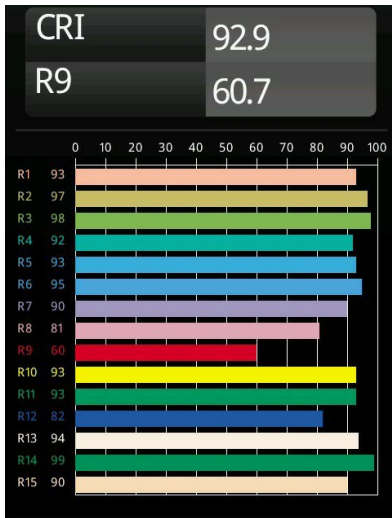

Date
Customer
Project
Type

FFD_Pista Linear Light Flaps Track 48V 1636 1x LED 3000K 1-10V DI Black Structure

Pista is the ultimate in modern aesthetics that introduces thinner and slimmer magnetic track rails, ever smaller light fixtures and ultra-thin cables. Designers can play with different modules on single or multiple track rails in different lengths and colours. The geometrical possibilities are endless.

Specifications

Material	13450732
Light Source Type	LED
LED Type	PISTA LINEAR (FLAPS)
LED technology	LED flexible PCB
CRI	Min. 90
Colour Temperature	3000K
Lifetime	L80B10 @50,000 Hours
Lamp Included	Yes
Number of Light Sources	1
CIE flux code	68 93 99 100 45
Binning (SDCM)	3
Light Direction	Down
Optic	Lens
Input Voltage	48Vdc
Luminaire power (W)	25.5
Electrical Class	III
IP Rating	20
Glow wire rating (°C)	960
Dimming Protocol	1-10V
Indoor/Outdoor	Indoor
Application	Ceiling, Wall
Adjustability	Not Applicable
Distance to Lighted Object (m)	0,1
Primary Colour & Primary Finish	Black, Structure
Gross weight (g)	1451.0
Delivered lumens (lm)	1146
Efficacy (lm/W)	44
Glare rating	14

- Remark
- 3500K and 4000K on request
 - This black Track 48V linear module comes with a black track adapter. Exceptions are only possible on request.
 - This Track 48V luminaire can not be used in the upper part of a Pista Track 48V Profile Suspended Up/Down.
 - This is not a complete product. Pista track 48V system required.
 - For installations without dimmer, it is recommended to use 1-10 V luminaires.

TM30 & CRI diagram

Light distribution & beam diagram