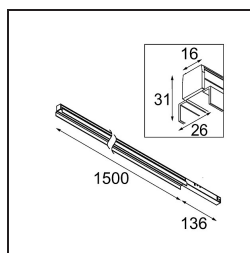

Date
Customer
Project
Type

FFD_Pista Linear Light Flaps Track 48V 1636 1x LED 3000K 1-10V DI White Structure

Pista is the ultimate in modern aesthetics that introduces thinner and slimmer magnetic track rails, ever smaller light fixtures and ultra-thin cables. Designers can play with different modules on single or multiple track rails in different lengths and colours. The geometrical possibilities are endless.

Specifications

Material	13450709
Light Source Type	LED
LED Type	PISTA LINEAR (FLAPS)
LED technology	LED flexible PCB
CRI	Min. 90
Colour Temperature	3000K
Lifetime	L80B10 @50,000 Hours
Lamp Included	Yes
Number of Light Sources	1
CIE flux code	59 86 97 100 75
Binning (SDCM)	3
Light Direction	Down
Optic	Lens
Input Voltage	48Vdc
Luminaire power (W)	25.5
Electrical Class	III
IP Rating	20
Glow wire rating (°C)	960
Dimming Protocol	1-10V
Indoor/Outdoor	Indoor
Application	Ceiling, Wall
Adjustability	Not Applicable
Distance to Lighted Object (m)	0,1
Primary Colour & Primary Finish	White, Structure
Gross weight (g)	1451.0
Luminous flux per lamp (lm)	1911
Efficacy (lm/W)	74
Glare rating	22