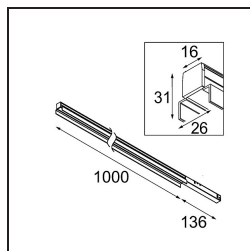

| |
|----------|
| Date |
| Customer |
| Project |
| Type |

FFD_Pista Linear Light Flaps Track 48V 1136 1x LED 2700K 1-10V DI Black Structure

Pista is the ultimate in modern aesthetics that introduces thinner and slimmer magnetic track rails, ever smaller light fixtures and ultra-thin cables. Designers can play with different modules on single or multiple track rails in different lengths and colours. The geometrical possibilities are endless.

Specifications

| | |
|---------------------------------|----------------------|
| Material | 13450132 |
| Light Source Type | LED |
| LED Type | PISTA LINEAR (FLAPS) |
| LED technology | LED flexible PCB |
| CRI | Min. 90 |
| Colour Temperature | 2700K |
| Lifetime | L80B10 @50,000 Hours |
| Lamp Included | Yes |
| Number of Light Sources | 1 |
| CIE flux code | 68 93 99 100 45 |
| Binning (SDCM) | 3 |
| Light Direction | Down |
| Optic | Lens |
| Input Voltage | 48Vdc |
| Luminaire power (W) | 17.0 |
| Electrical Class | III |
| IP Rating | 20 |
| Glow wire rating (°C) | 960 |
| Dimming Protocol | 1-10V |
| Indoor/Outdoor | Indoor |
| Application | Ceiling, Wall |
| Adjustability | Not Applicable |
| Distance to Lighted Object (m) | 0,1 |
| Primary Colour & Primary Finish | Black, Structure |
| Gross weight (g) | 859.0 |
| Luminous flux per lamp (lm) | 729 |
| Efficacy (lm/W) | 42 |
| Glare rating | 15 |