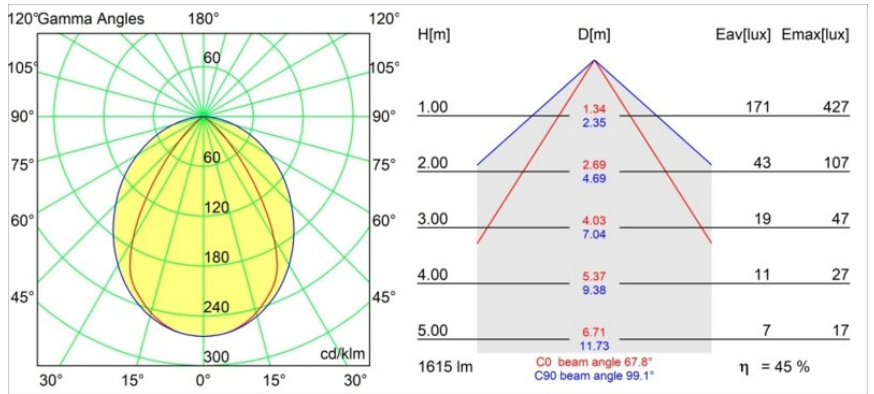

Light distribution & beam diagram