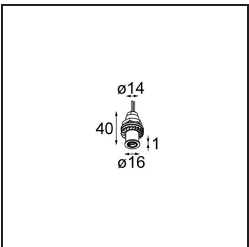

- **13242132** Modupoint Round Panel Mount Recessed 17 1x DE Black Structure
- **13242109** Modupoint Round Panel Mount Recessed 17 1x DE White Structure

■ Choose a required accessory