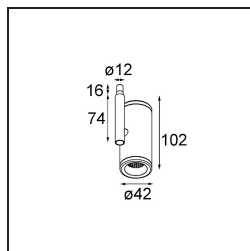

Specifications

Material	13434509
Light Source Type	LED
LED Type	BRIDGELUX WARMDIM 6W
LED technology	LED COB
CRI	Min. 95
Colour Temperature	1800-3000K (Warm Dim)
Lifetime	L80B10 @50,000 Hours
Lamp Included	Yes
Number of Light Sources	1
CIE flux code	98 100 100 100 71
Binning (SDCM)	3
Light Direction	Down
Optic	Reflector
Measured beam angle (°)	39.3
Input Voltage	Constant Current Driver Required
Electrical Class	III
IP Rating	20
Glow wire rating (°C)	960
Indoor/Outdoor	Indoor
Application	Ceiling, Wall
Adjustability	H 355° V 360°
Distance to Lighted Object (m)	0,1
Primary Colour & Primary Finish	White, Structure
Gross weight (g)	190.0
Drive current (mA)	350
Min. forward voltage (Vf)	15,5
Max. forward voltage (Vf)	18,5
Connected load (W)	6,0
Luminous flux per lamp (lm)	364
Efficacy (lm/W)	60
Glare rating	17