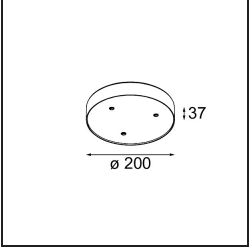

- **13492009** Modupoint Round Surface 200 3x Jack Trailing Edge DI 500mA White Structure
- **13492109** Modupoint Round Surface 200 3x Jack 1800-3000K WD Trailing Edge DI 350mA White Structure
- **13492032** Modupoint Round Surface 200 3x Jack Trailing Edge DI 500mA Black Structure
- **13492209** Modupoint Round Surface 200 3x Jack 1-10V DI 500mA White Structure
- **13492132** Modupoint Round Surface 200 3x Jack 1800-3000K WD Trailing Edge DI 350mA Black Structure
- **13492309** Modupoint Round Surface 200 3x Jack 1800-3000K WD 1-10V DI 350mA White Structure
- **13492232** Modupoint Round Surface 200 3x Jack 1-10V DI 500mA Black Structure
- **13492409** Modupoint Round Surface 200 3x Jack DALI/Push-Dim DI 500mA White Structure
- **13492332** Modupoint Round Surface 200 3x Jack 1800-3000K WD 1-10V DI 350mA Black Structure
- **13492509** Modupoint Round Surface 200 3x Jack 1800-3000K WD DALI/Push-Dim DI 350mA White Structure
- **13492432** Modupoint Round Surface 200 3x Jack DALI/Push-Dim DI 500mA Black Structure
- **13492532** Modupoint Round Surface 200 3x Jack 1800-3000K WD DALI/Push-Dim DI 350mA Black Structure
- **13495009** Modupoint Round Surface 200 3x Jack Casambi DI 500mA White Structure
- **13495032** Modupoint Round Surface 200 3x Jack Casambi DI 500mA Black Structure
- **13495109** Modupoint Round Surface 200 3x Jack 1800-3000K WD Casambi DI 350mA White Structure
- **13495132** Modupoint Round Surface 200 3x Jack 1800-3000K WD Casambi DI 350mA Black Structure