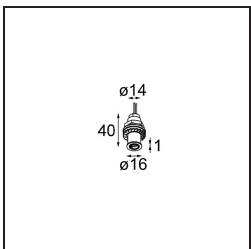

- **13242132** Modupoint Round Panel Mount Recessed 17 1x DE Black Structure
- **13242109** Modupoint Round Panel Mount Recessed 17 1x DE White Structure

■ Choose a required accessory