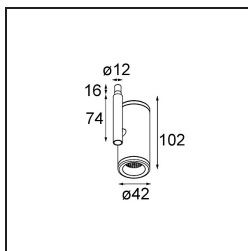

Specifications

Material	13434309
Light Source Type	LED
LED Type	BRIDGELUX V6 HD G7
LED technology	LED COB
CRI	Min. 90
Colour Temperature	3000K
Lifetime	L80B10 @50,000 Hours
Lamp Included	Yes
Number of Light Sources	1
CIE flux code	100 100 100 100 71
Binning (SDCM)	2
Light Direction	Down
Optic	Reflector
Measured beam angle (°)	37.0
Input Voltage	Constant Current Driver Required
Electrical Class	III
IP Rating	20
Glow wire rating (°C)	960
Indoor/Outdoor	Indoor
Application	Ceiling, Wall
Adjustability	H 355° V 360°
Distance to Lighted Object (m)	0,1
Primary Colour & Primary Finish	White, Structure
Gross weight (g)	190.0
Drive current (mA)	350 500 700
Min. forward voltage (Vf)	14,8 15,2 15,9
Max. forward voltage (Vf)	18,0 18,6 19,5
Connected load (W)	5,7 8,5 12,4
Luminous flux per lamp (lm)	516 695 901
Efficacy (lm/W)	91 82 73
Glare rating	14 15 16