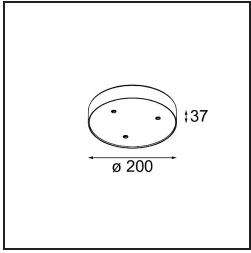

- **13492009** Modupoint Round Surface 200 3x Jack Trailing Edge DI 500mA White Structure
- **13492109** Modupoint Round Surface 200 3x Jack 1800-3000K WD Trailing Edge DI 350mA White Structure
- **13492032** Modupoint Round Surface 200 3x Jack Trailing Edge DI 500mA Black Structure
- **13492209** Modupoint Round Surface 200 3x Jack 1-10V DI 500mA White Structure
- **13492132** Modupoint Round Surface 200 3x Jack 1800-3000K WD Trailing Edge DI 350mA Black Structure
- **13492309** Modupoint Round Surface 200 3x Jack 1800-3000K WD 1-10V DI 350mA White Structure
- **13492232** Modupoint Round Surface 200 3x Jack 1-10V DI 500mA Black Structure
- **13492409** Modupoint Round Surface 200 3x Jack DALI/Push-Dim DI 500mA White Structure
- **13492332** Modupoint Round Surface 200 3x Jack 1800-3000K WD 1-10V DI 350mA Black Structure
- **13492509** Modupoint Round Surface 200 3x Jack 1800-3000K WD DALI/Push-Dim DI 350mA White Structure
- **13492432** Modupoint Round Surface 200 3x Jack DALI/Push-Dim DI 500mA Black Structure
- **13492532** Modupoint Round Surface 200 3x Jack 1800-3000K WD DALI/Push-Dim DI 350mA Black Structure
- **13495009** Modupoint Round Surface 200 3x Jack Casambi DI 500mA White Structure
- **13495032** Modupoint Round Surface 200 3x Jack Casambi DI 500mA Black Structure
- **13495109** Modupoint Round Surface 200 3x Jack 1800-3000K WD Casambi DI 350mA White Structure
- **13495132** Modupoint Round Surface 200 3x Jack 1800-3000K WD Casambi DI 350mA Black Structure