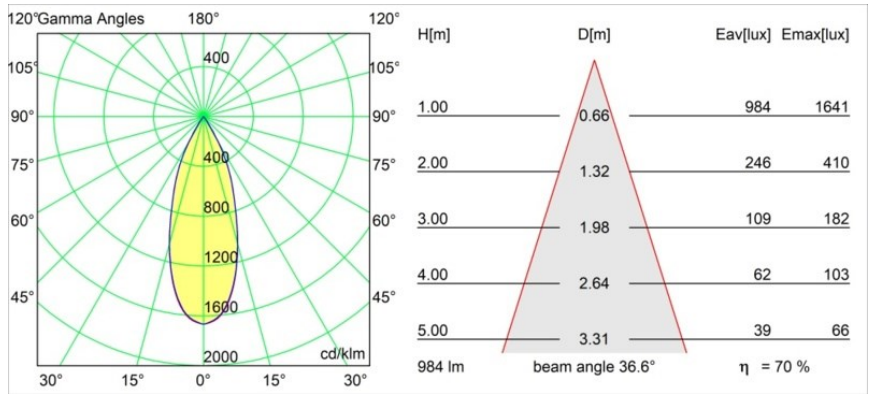

Light distribution & beam diagram