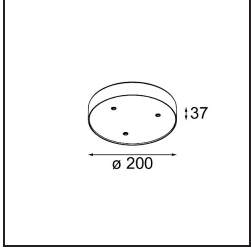

- **13492009** Modupoint Round Surface 200 3x Jack Trailing Edge DI 500mA White Structure
- **13492109** Modupoint Round Surface 200 3x Jack 1800-3000K WD Trailing Edge DI 350mA White Structure
- **13492032** Modupoint Round Surface 200 3x Jack Trailing Edge DI 500mA Black Structure
- **13492209** Modupoint Round Surface 200 3x Jack 1-10V DI 500mA White Structure
- **13492132** Modupoint Round Surface 200 3x Jack 1800-3000K WD Trailing Edge DI 350mA Black Structure
- **13492309** Modupoint Round Surface 200 3x Jack 1800-3000K WD 1-10V DI 350mA White Structure
- **13492232** Modupoint Round Surface 200 3x Jack 1-10V DI 500mA Black Structure
- **13492409** Modupoint Round Surface 200 3x Jack DALI/Push-Dim DI 500mA White Structure
- **13492332** Modupoint Round Surface 200 3x Jack 1800-3000K WD 1-10V DI 350mA Black Structure
- **13492509** Modupoint Round Surface 200 3x Jack 1800-3000K WD DALI/Push-Dim DI 350mA White Structure
- **13492432** Modupoint Round Surface 200 3x Jack DALI/Push-Dim DI 500mA Black Structure
- **13492532** Modupoint Round Surface 200 3x Jack 1800-3000K WD DALI/Push-Dim DI 350mA Black Structure
- **13495009** Modupoint Round Surface 200 3x Jack Casambi DI 500mA White Structure
- **13495032** Modupoint Round Surface 200 3x Jack Casambi DI 500mA Black Structure
- **13495109** Modupoint Round Surface 200 3x Jack 1800-3000K WD Casambi DI 350mA White Structure
- **13495132** Modupoint Round Surface 200 3x Jack 1800-3000K WD Casambi DI 350mA Black Structure