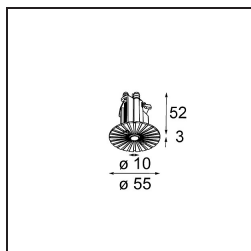

- **13240400** Modupoint Round Recessed Trimless 10 1x DE