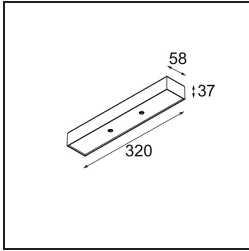

- **13490009** Modupoint Square Surface 320X58 2x Jack Trailing Edge DI 500mA White Structure
- **13490032** Modupoint Square Surface 320X58 2x Jack Trailing Edge DI 500mA Black Structure
- **13490109** Modupoint Square Surface 320X58 2x Jack 1800-3000K WD Trailing Edge DI 350mA White Structure
- **13490132** Modupoint Square Surface 320X58 2x Jack 1800-3000K WD Trailing Edge DI 350mA Black Structure
- **13490209** Modupoint Square Surface 320X58 2x Jack 1-10V DI 500mA White Structure
- **13490232** Modupoint Square Surface 320X58 2x Jack 1-10V DI 500mA Black Structure
- **13490309** Modupoint Square Surface 320X58 2x Jack 1800-3000K WD 1-10V DI 350mA White Structure
- **13490332** Modupoint Square Surface 320X58 2x Jack 1800-3000K WD 1-10V DI 350mA Black Structure
- **13490409** Modupoint Square Surface 320X58 2x Jack DALI/Push-Dim DI 500mA White Structure
- **13490432** Modupoint Square Surface 320X58 2x Jack DALI/Push-Dim DI 500mA Black Structure
- **13490509** Modupoint Square Surface 320X58 2x Jack 1800-3000K WD DALI/Push-Dim DI 350mA White Structure
- **13490532** Modupoint Square Surface 320X58 2x Jack 1800-3000K WD DALI/Push-Dim DI 350mA Black Structure
- **13493009** Modupoint Square Surface 320X58 2x Jack Casambi DI 500mA White Structure
- **13493109** Modupoint Square Surface 320X58 2x Jack 1800-3000K WD Casambi DI 350mA White Structure
- **13493032** Modupoint Square Surface 320X58 2x Jack Casambi DI 500mA Black Structure
- **13493132** Modupoint Square Surface 320X58 2x Jack 1800-3000K WD Casambi DI 350mA Black Structure