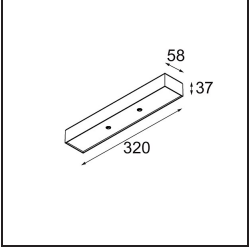

- **13490009** Modupoint Square Surface 320X58 2x Jack Trailing Edge DI 500mA White Structure
- **13490032** Modupoint Square Surface 320X58 2x Jack Trailing Edge DI 500mA Black Structure
- **13490109** Modupoint Square Surface 320X58 2x Jack 1800-3000K WD Trailing Edge DI 350mA White Structure
- **13490132** Modupoint Square Surface 320X58 2x Jack 1800-3000K WD Trailing Edge DI 350mA Black Structure
- **13490209** Modupoint Square Surface 320X58 2x Jack 1-10V DI 500mA White Structure
- **13490232** Modupoint Square Surface 320X58 2x Jack 1-10V DI 500mA Black Structure
- **13490309** Modupoint Square Surface 320X58 2x Jack 1800-3000K WD 1-10V DI 350mA White Structure
- **13490332** Modupoint Square Surface 320X58 2x Jack 1800-3000K WD 1-10V DI 350mA Black Structure
- **13490409** Modupoint Square Surface 320X58 2x Jack DALI/Push-Dim DI 500mA White Structure
- **13490432** Modupoint Square Surface 320X58 2x Jack DALI/Push-Dim DI 500mA Black Structure
- **13490509** Modupoint Square Surface 320X58 2x Jack 1800-3000K WD DALI/Push-Dim DI 350mA White Structure
- **13490532** Modupoint Square Surface 320X58 2x Jack 1800-3000K WD DALI/Push-Dim DI 350mA Black Structure
- **13493009** Modupoint Square Surface 320X58 2x Jack Casambi DI 500mA White Structure
- **13493109** Modupoint Square Surface 320X58 2x Jack 1800-3000K WD Casambi DI 350mA White Structure
- **13493032** Modupoint Square Surface 320X58 2x Jack Casambi DI 500mA Black Structure
- **13493132** Modupoint Square Surface 320X58 2x Jack 1800-3000K WD Casambi DI 350mA Black Structure