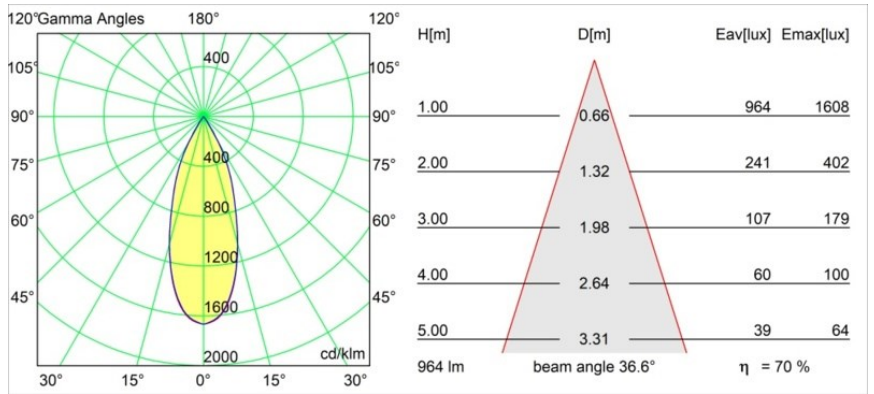

Light distribution & beam diagram