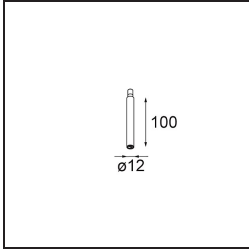

Decorative Accessories

13240009 Stick Modupoint 100 White Structure
13240032 Stick Modupoint 100 Black Structure