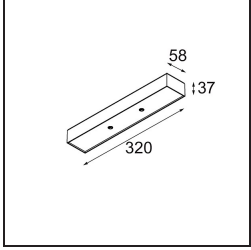

- **13490009** Modupoint Square Surface 320X58 2x Jack Trailing Edge DI 500mA White Structure
- **13490032** Modupoint Square Surface 320X58 2x Jack Trailing Edge DI 500mA Black Structure
- **13490109** Modupoint Square Surface 320X58 2x Jack 1800-3000K WD Trailing Edge DI 350mA White Structure
- **13490132** Modupoint Square Surface 320X58 2x Jack 1800-3000K WD Trailing Edge DI 350mA Black Structure
- **13490209** Modupoint Square Surface 320X58 2x Jack 1-10V DI 500mA White Structure
- **13490232** Modupoint Square Surface 320X58 2x Jack 1-10V DI 500mA Black Structure
- **13490309** Modupoint Square Surface 320X58 2x Jack 1800-3000K WD 1-10V DI 350mA White Structure
- **13490332** Modupoint Square Surface 320X58 2x Jack 1800-3000K WD 1-10V DI 350mA Black Structure
- **13490409** Modupoint Square Surface 320X58 2x Jack DALI/Push-Dim DI 500mA White Structure
- **13490432** Modupoint Square Surface 320X58 2x Jack DALI/Push-Dim DI 500mA Black Structure
- **13490509** Modupoint Square Surface 320X58 2x Jack 1800-3000K WD DALI/Push-Dim DI 350mA White Structure
- **13490532** Modupoint Square Surface 320X58 2x Jack 1800-3000K WD DALI/Push-Dim DI 350mA Black Structure
- **13493009** Modupoint Square Surface 320X58 2x Jack Casambi DI 500mA White Structure
- **13493109** Modupoint Square Surface 320X58 2x Jack 1800-3000K WD Casambi DI 350mA White Structure
- **13493032** Modupoint Square Surface 320X58 2x Jack Casambi DI 500mA Black Structure
- **13493132** Modupoint Square Surface 320X58 2x Jack 1800-3000K WD Casambi DI 350mA Black Structure