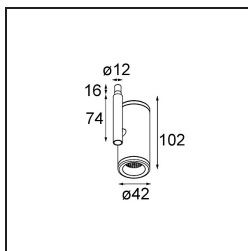

Specifications

Material	13434109
Light Source Type	LED
LED Type	BRIDGELUX V6 HD G7
LED technology	LED COB
CRI	Min. 90
Colour Temperature	2700K
Lifetime	L80B10 @50,000 Hours
Lamp Included	Yes
Number of Light Sources	1
CIE flux code	100 100 100 100 71
Binning (SDCM)	2
Light Direction	Down
Optic	Reflector
Measured beam angle (°)	37.0
Input Voltage	Constant Current Driver Required
Electrical Class	III
IP Rating	20
Glow wire rating (°C)	960
Indoor/Outdoor	Indoor
Application	Ceiling, Wall
Adjustability	H 355° V 360°
Distance to Lighted Object (m)	0,1
Primary Colour & Primary Finish	White, Structure
Gross weight (g)	190.0
Drive current (mA)	350 500 700
Min. forward voltage (Vf)	14,8 15,2 15,9
Max. forward voltage (Vf)	18,0 18,6 19,5
Connected load (W)	5,7 8,5 12,4
Luminous flux per lamp (lm)	505 681 882
Efficacy (lm/W)	87 80 71
Glare rating	14 15 16