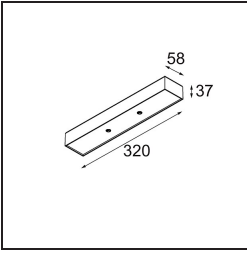

- **13490009** Modupoint Square Surface 320X58 2x Jack Trailing Edge DI 500mA White Structure
- **13490032** Modupoint Square Surface 320X58 2x Jack Trailing Edge DI 500mA Black Structure
- **13490109** Modupoint Square Surface 320X58 2x Jack 1800-3000K WD Trailing Edge DI 350mA White Structure
- **13490132** Modupoint Square Surface 320X58 2x Jack 1800-3000K WD Trailing Edge DI 350mA Black Structure
- **13490209** Modupoint Square Surface 320X58 2x Jack 1-10V DI 500mA White Structure
- **13490232** Modupoint Square Surface 320X58 2x Jack 1-10V DI 500mA Black Structure
- **13490309** Modupoint Square Surface 320X58 2x Jack 1800-3000K WD 1-10V DI 350mA White Structure
- **13490332** Modupoint Square Surface 320X58 2x Jack 1800-3000K WD 1-10V DI 350mA Black Structure
- **13490409** Modupoint Square Surface 320X58 2x Jack DALI/Push-Dim DI 500mA White Structure
- **13490432** Modupoint Square Surface 320X58 2x Jack DALI/Push-Dim DI 500mA Black Structure
- **13490509** Modupoint Square Surface 320X58 2x Jack 1800-3000K WD DALI/Push-Dim DI 350mA White Structure
- **13490532** Modupoint Square Surface 320X58 2x Jack 1800-3000K WD DALI/Push-Dim DI 350mA Black Structure
- **13493009** Modupoint Square Surface 320X58 2x Jack Casambi DI 500mA White Structure
- **13493109** Modupoint Square Surface 320X58 2x Jack 1800-3000K WD Casambi DI 350mA White Structure
- **13493032** Modupoint Square Surface 320X58 2x Jack Casambi DI 500mA Black Structure
- **13493132** Modupoint Square Surface 320X58 2x Jack 1800-3000K WD Casambi DI 350mA Black Structure