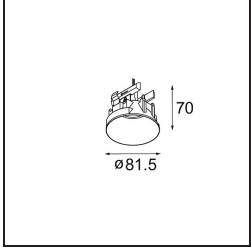

- **13240609** Modupoint Round Deep Recessed Trimless 82 1x DE White Structure
- **13240632** Modupoint Round Deep Recessed Trimless 82 1x DE Black Structure