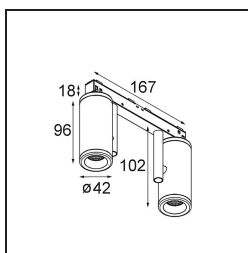

Specifications

Material	13433732
Light Source Type	LED
LED Type	BRIDGELUX WARMDIM 6W
LED technology	LED COB
CRI	Min. 95
Colour Temperature	1800-3000K (Warm Dim)
Lifetime	L80B10 @50,000 Hours
Lamp Included	Yes
Number of Light Sources	2
Binning (SDCM)	3
Light Direction	Down
Optic	Reflector
Measured beam angle (°)	39.3
Input Voltage	48Vdc
Luminaire power (W)	14.0
Electrical Class	III
IP Rating	20
Glow wire rating (°C)	960
Dimming Protocol	DALI
DALI Standard	DALI-2
Indoor/Outdoor	Indoor
Application	Ceiling, Wall
Adjustability	H 360° V 360°
Distance to Lighted Object (m)	0,1
Primary Colour & Primary Finish	Black, Structure
Gross weight (g)	510.0
Drive current (mA)	350
Luminous flux per lamp (lm)	364
Efficacy (lm/W)	52
Glare rating	16