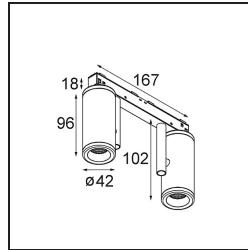

**Specifications**

Material	13433732
Light Source Type	LED
LED Type	BRIDGELUX WARMDIM 6W
LED technology	LED COB
CRI	Min. 95
Colour Temperature	1800-3000K (Warm Dim)
Lifetime	L80B10 @50,000 Hours
Lamp Included	Yes
Number of Light Sources	2
Binning (SDCM)	3
Light Direction	Down
Optic	Reflector
Measured beam angle (°)	39.3
Input Voltage	48Vdc
Luminaire power (W)	14.0
Electrical Class	III
IP Rating	20
Glow wire rating (°C)	960
Dimming Protocol	DALI
DALI Standard	DALI-2
Indoor/Outdoor	Indoor
Application	Ceiling, Wall
Adjustability	H 360° V 360°
Distance to Lighted Object (m)	0,1
Primary Colour & Primary Finish	Black, Structure
Gross weight (g)	510.0
Drive current (mA)	350
Luminous flux per lamp (lm)	364
Efficacy (lm/W)	52
Glare rating	16