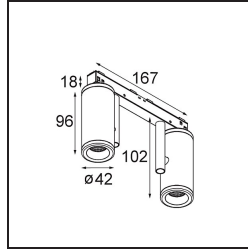

Specifications

Material	13433632
Light Source Type	LED
LED Type	BRIDGELUX WARMDIM 6W
LED technology	LED COB
CRI	Min. 95
Colour Temperature	1800-3000K (Warm Dim)
Lifetime	L80B10 @50,000 Hours
Lamp Included	Yes
Number of Light Sources	2
Binning (SDCM)	3
Light Direction	Down
Optic	Reflector
Measured beam angle (°)	34.6
Input Voltage	48Vdc
Luminaire power (W)	14.0
Electrical Class	III
IP Rating	20
Glow wire rating (°C)	960
Dimming Protocol	DALI
DALI Standard	DALI-2
Indoor/Outdoor	Indoor
Application	Ceiling, Wall
Adjustability	H 360° V 360°
Distance to Lighted Object (m)	0,1
Primary Colour & Primary Finish	Black, Structure
Gross weight (g)	510.0
Drive current (mA)	350
Luminous flux per lamp (lm)	367
Efficacy (lm/W)	52
Glare rating	16