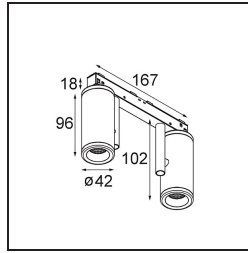

Specifications

Material	13433632
Light Source Type	LED
LED Type	BRIDGELUX WARMDIM 6W
LED technology	LED COB
CRI	Min. 95
Colour Temperature	1800-3000K (Warm Dim)
Lifetime	L80B10 @50,000 Hours
Lamp Included	Yes
Number of Light Sources	2
Binning (SDCM)	3
Light Direction	Down
Optic	Reflector
Measured beam angle (°)	34.6
Input Voltage	48Vdc
Luminaire power (W)	14.0
Electrical Class	III
IP Rating	20
Glow wire rating (°C)	960
Dimming Protocol	DALI
DALI Standard	DALI-2
Indoor/Outdoor	Indoor
Application	Ceiling, Wall
Adjustability	H 360° V 360°
Distance to Lighted Object (m)	0,1
Primary Colour & Primary Finish	Black, Structure
Gross weight (g)	510.0
Drive current (mA)	350
Luminous flux per lamp (lm)	367
Efficacy (lm/W)	52
Glare rating	16