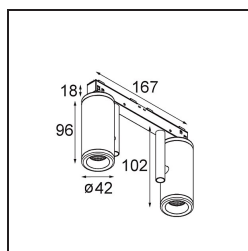

### Specifications

Material	13433609
Light Source Type	LED
LED Type	BRIDGELUX WARMDIM 6W
LED technology	LED COB
CRI	Min. 95
Colour Temperature	1800-3000K (Warm Dim)
Lifetime	L80B10 @50,000 Hours
Lamp Included	Yes
Number of Light Sources	2
Binning (SDCM)	3
Light Direction	Down
Optic	Reflector
Measured beam angle (°)	34.6
Input Voltage	48Vdc
Luminaire power (W)	14.0
Electrical Class	III
IP Rating	20
Glow wire rating (°C)	960
Dimming Protocol	DALI
DALI Standard	DALI-2
Indoor/Outdoor	Indoor
Application	Ceiling, Wall
Adjustability	H 360° V 360°
Distance to Lighted Object (m)	0,1
Primary Colour & Primary Finish	White, Structure
Gross weight (g)	510.0
Drive current (mA)	350
Luminous flux per lamp (lm)	367
Efficacy (lm/W)	52
Glare rating	16