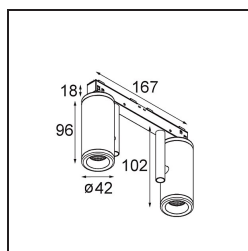

Specifications

Material	13433609
Light Source Type	LED
LED Type	BRIDGELUX WARMDIM 6W
LED technology	LED COB
CRI	Min. 95
Colour Temperature	1800-3000K (Warm Dim)
Lifetime	L80B10 @50,000 Hours
Lamp Included	Yes
Number of Light Sources	2
Binning (SDCM)	3
Light Direction	Down
Optic	Reflector
Measured beam angle (°)	34.6
Input Voltage	48Vdc
Luminaire power (W)	14.0
Electrical Class	III
IP Rating	20
Glow wire rating (°C)	960
Dimming Protocol	DALI
DALI Standard	DALI-2
Indoor/Outdoor	Indoor
Application	Ceiling, Wall
Adjustability	H 360° V 360°
Distance to Lighted Object (m)	0,1
Primary Colour & Primary Finish	White, Structure
Gross weight (g)	510.0
Drive current (mA)	350
Luminous flux per lamp (lm)	367
Efficacy (lm/W)	52
Glare rating	16