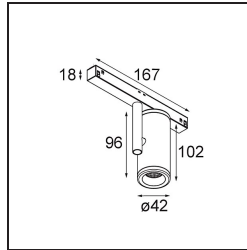

### Specifications

Material	13433409
Light Source Type	LED
LED Type	BRIDGELUX WARMDIM 6W
LED technology	LED COB
CRI	Min. 95
Colour Temperature	1800-3000K (Warm Dim)
Lifetime	L80B10 @50,000 Hours
Lamp Included	Yes
Number of Light Sources	1
Binning (SDCM)	3
Light Direction	Down
Optic	Reflector
Measured beam angle (°)	34.6
Input Voltage	48Vdc
Luminaire power (W)	8.0
Electrical Class	III
IP Rating	20
Glow wire rating (°C)	960
Dimming Protocol	DALI
DALI Standard	DALI-2
Indoor/Outdoor	Indoor
Application	Ceiling, Wall
Adjustability	H 360° V 360°
Distance to Lighted Object (m)	0,1
Primary Colour & Primary Finish	White, Structure
Gross weight (g)	320.0
Drive current (mA)	350
Luminous flux per lamp (lm)	367
Efficacy (lm/W)	45
Glare rating	16