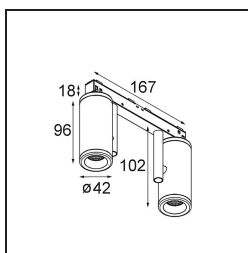

### Specifications

Material	13433309
Light Source Type	LED
LED Type	BRIDGELUX WARMDIM 6W
LED technology	LED COB
CRI	Min. 95
Colour Temperature	1800-3000K (Warm Dim)
Lifetime	L80B10 @50,000 Hours
Lamp Included	Yes
Number of Light Sources	2
Binning (SDCM)	3
Light Direction	Down
Optic	Reflector
Measured beam angle (°)	39.3
Input Voltage	48Vdc
Luminaire power (W)	14.0
Electrical Class	III
IP Rating	20
Glow wire rating (°C)	960
Dimming Protocol	1-10V
Indoor/Outdoor	Indoor
Application	Ceiling, Wall
Adjustability	H 360° V 360°
Distance to Lighted Object (m)	0,1
Primary Colour & Primary Finish	White, Structure
Gross weight (g)	510.0
Drive current (mA)	350
Luminous flux per lamp (lm)	364
Efficacy (lm/W)	52
Glare rating	16