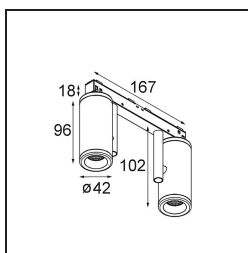

Specifications

Material	13433209
Light Source Type	LED
LED Type	BRIDGELUX WARMDIM 6W
LED technology	LED COB
CRI	Min. 95
Colour Temperature	1800-3000K (Warm Dim)
Lifetime	L80B10 @50,000 Hours
Lamp Included	Yes
Number of Light Sources	2
Binning (SDCM)	3
Light Direction	Down
Optic	Reflector
Measured beam angle (°)	34.6
Input Voltage	48Vdc
Luminaire power (W)	14.0
Electrical Class	III
IP Rating	20
Glow wire rating (°C)	960
Dimming Protocol	1-10V
Indoor/Outdoor	Indoor
Application	Ceiling, Wall
Adjustability	H 360° V 360°
Distance to Lighted Object (m)	0,1
Primary Colour & Primary Finish	White, Structure
Gross weight (g)	510.0
Drive current (mA)	350
Luminous flux per lamp (lm)	367
Efficacy (lm/W)	52
Glare rating	16