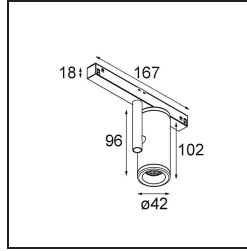

Specifications

Material	13433132
Light Source Type	LED
LED Type	BRIDGELUX WARMDIM 6W
LED technology	LED COB
CRI	Min. 95
Colour Temperature	1800-3000K (Warm Dim)
Lifetime	L80B10 @50,000 Hours
Lamp Included	Yes
Number of Light Sources	1
Binning (SDCM)	3
Light Direction	Down
Optic	Reflector
Measured beam angle (°)	39.3
Input Voltage	48Vdc
Luminaire power (W)	8.0
Electrical Class	III
IP Rating	20
Glow wire rating (°C)	960
Dimming Protocol	1-10V
Indoor/Outdoor	Indoor
Application	Ceiling, Wall
Adjustability	H 360° V 360°
Distance to Lighted Object (m)	0,1
Primary Colour & Primary Finish	Black, Structure
Gross weight (g)	320.0
Drive current (mA)	350
Luminous flux per lamp (lm)	364
Efficacy (lm/W)	45
Glare rating	16